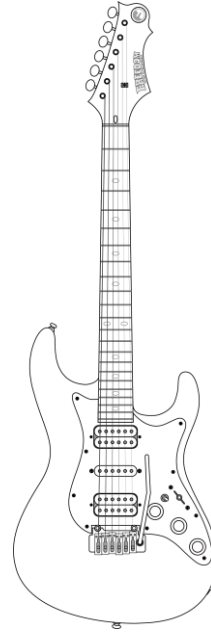

Hydra Classic

Serial # _____

① No. Of Frets		Price
22F Model	☐	¥0
24F Model	☐	¥0
② Body Wood		Price
Alder 2pc	☐	¥0
L.W. Ash 2pc	☐	¥5,000
③ Fingerboard		
Rosewood	☐	Maple ☐
④ Body Color		
*The Monsters	[_____]	☐
*The Blacks	[_____]	☐
*Traditional Color/Monotone	[_____]	☐
*Traditional Color/Metallic	[_____]	☐
*弊社カラーチャートの各シリーズから選択の上、カラー名を記入してください		
⑤ Pickguard		
Mint Pearloid 4p	☐	F-ベツ甲4p ☐
Black 1p 艶消し	☐	Parchment 3p ☐
⑥ Humbucker / Bobbin Color		
Ivory	☐	Zebra ☐
Black	☐	
⑦ Single Coil PU Cover & Knobs		
Aged White	☐	Black ☐
⑧ Hardware		
Silver	☐	¥0
Gold	☐	¥10,000
Black	☐	¥7,200
⑨ Strings		
D'Addario 09-46	☐	D'Addario 10-46 ☐
D'Addario 09-42	☐	D'Addario 11-49 ☐
⑩ Tuning		
レギュラー (EADGBE)	☐	半音下げ (D#G#C#F#A#D#) ☐
ドロップD (DADGBE)	☐	ドロップC# (C#G#C#F#A#D#) ☐
⑪ Setting		
弦高 低め	☐	弦高 高め ☐
弦高 普通	☐	
⑫ Case		
Original Gig Case	☐	¥13,000
Original Hard Case	☐	¥28,000
* ケースに関しましては、いずれかお一つまでとさせていただきます		

Standard Style

Price	
基本価格(税抜)	¥390,000
チャージアップ	
合計(税抜)	
合計金額(税抜)	
合計金額(税込)	

MEMO

▶ Custom Style

スタンダードスタイル選択肢外の仕様です。
ご希望の方はチェックを入れて、別途「カスタムスタイル」シートをご記入ください。

受付日 _____

受付店舗 _____

ご担当 _____
発注No. _____

お客様 氏名 _____

ご住所 _____

電話番号 _____

メールアドレス _____

最終確認サイン

納期 _____

F.C.G.R. 担当 _____

Hydra Classic / Standard Style Basic Spec.

Neck / Shape	Maple / U-Shape	Side Position Mark (Rosewood)	Luminlay 3mm ・ Green
Scale	25inc.	Side Position Mark (Maple)	Luminlay 3mm ・ Green w/Black Pipe
Joint	Arimizo & One Point Joint	Machinehead	GOTOH SDS510-05M-HAPM
Nut / Nut Width	Silicone Oiled Bone / 42mm	Pickups (F.C.G.R. Original)	(2) Hybrid HB Type 1 (1) WTA-ST01
Fret	F.C.G.R. SP-SF-05 WARM	Control 1	1Vol. / 1Tone / 1Tap Ctr. (Push/Push)
Fingerboard Radius	280R	Control 2	Mini Switch (SSS⇔HSH) / 5way Switch
Top Position Mark (Rosewood)	Abalone Oval (メキシコ貝)	Bridge	Wilkinson VG-300
Top Position Mark (Maple)	Black Mother Of Pearl Oval (黒蝶貝)	Neck Finish / Color	N.C. Lacquer ・ Half Flat / VYN1
		Body Finish	Poly ・ Gloss