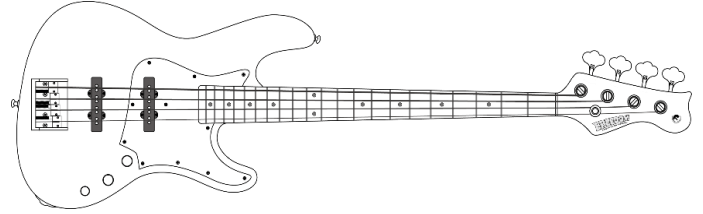

Anthra-4st.

*表示価格は全て 税抜き価格 / 税込み価格 となります * All listed prices are before tax / tax-included.

① Body Wood

1. ☐ Alder 2pc ☐ L.W. Ash 2pc

② Fingerboard

1. ☐ Rosewood ☐ Maple

③ Body Color

1. ☐ Timor Blue (TMB) ☐ Off White (OWH)
   ☐ Wine (WIN) ☐ Shadow Black (SDB)

④ Pickguard

1. ☐ Black, matte 1Ply ☐ Parchment 3p
   ☐ F-Tortoiseshell 4Ply ☐ Black 3p

⑤ Hardware Color

1. ☐ Silver ¥0 (税込 ¥0)
   ☐ Gold ¥10,000 (税込 ¥11,000)
   ☐ Black ¥7,200 (税込 ¥7,920)

⑥ Strings

1. ☐ D'Addario 45-105 ☐ D'Addario 45-100
   ☐ D'Addario 50-105 ☐

⑦ Tuning

1. ☐ Regular (EADG) ☐ Half step downtuned (D#G#C#F#)
   ☐ Drop D (DADG) ☐ Drop - C# (C#G#C#F#)
   ☐ 1 step downtuned (DGCF)

⑧ Setting

1. ☐ Regular action (弦高・普通) ☐ Higher action (弦高・低め)
   ☐ Lower action (弦高・低め)

⑨ Case

1. ☐ Original Gig Case ¥14,000 (税込 ¥15,400)
   ☐ Original Hard Case - Black Tolex ¥30,000 (税込 ¥33,000)
   ☐ Original Hard Case - White Tolex ¥30,000 (税込 ¥33,000)
   ☐ Original Hard Case - Grey Snakeskin Pattern ¥30,000 (税込 ¥33,000)
   ☐ 付属なし ¥0 (税込 ¥0)

* ケースに関しましては、いずれかお一つまでとさせていただきます

* When ordering a case, please select one or the other (not both)

Base Price:

¥268,000

(税込 ¥294,800)

Date

Name

Address

Tel

E-Mail

Message

Anthra 4st. / Standard Style Basic Spec.

Neck / Shape	Maple / U-Shape	Side Position Mark (Rosewood)	Luminlay 3mm ・ Green
Scale	34inc.	Side Position Mark (Maple)	Luminlay 3mm ・ Green w/Black Pipe
Joint	Bolt on 4-Point Joint / Bush	Pickups (F.C.G.R. Original)	Bell Bottom 19mm Pitch Set
Nut / Nut Width	Silicone Oiled Bone / 38mm	Control	2Vol. / 1Tone
Fret	F.C.G.R. SP-SF-06 WARM / 21F	Bridge	F.C.G.R. Original 19mm Pitch
Fingerboard Radius	280R	Neck Finish / Color	Poly ・ Half Flat - Thin Skin Finish / Natural
Machinehead	GOTOH GB9	Body Finish	Poly ・ Half Flat - Thin Skin Finish
Top Position Mark (Rosewood)	Pearloid Dot		
Top Position Mark (Maple)	Black Dot