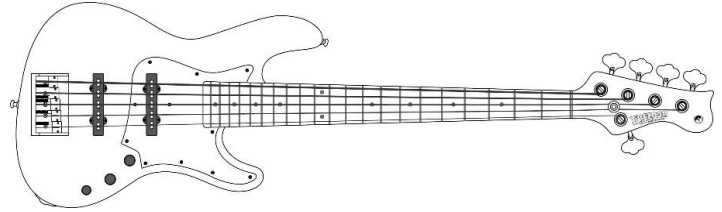

Anthra-5st.

*表示価格は全て 税抜き価格 / 税込み価格 となります * All listed prices are before tax / tax-included.

① Body Wood

1. ☐ Alder 2pc ☐ L.W. Ash 2pc

② Fingerboard

1. ☐ Rosewood ☐ Maple

③ Body Color

1. ☐ Timor Blue (TMB) ☐ Off White (OWH)
   ☐ Wine (WIN) ☐ Shadow Black (SDB)

④ Pickguard

1. ☐ Black, matte 1Ply ☐ Parchment 3p
   ☐ F-Tortoiseshell 4Ply ☐ Black 3p

⑤ Hardware Color

1. ☐ Silver ¥0 (税込 ¥0)
   ☐ Gold ¥10,000 (税込 ¥11,000)
   ☐ Black ¥7,200 (税込 ¥7,920)

⑥ Strings

1. ☐ D'Addario 45-125T ☐ D'Addario 45-130T
   ☐ D'Addario 45-130 ☐ D'Addario 45-135

* High-Cチューニングの際にはお持込となります

* If you want High-C tuning, please bring your own strings.

⑦ Tuning

1. ☐ Regular (BEADG) ☐ Half step downtuned (A#D#G#C#F#)
   ☐ 1 step downtuned (ADGCF) ☐ High C (EADG,Hi-C)

⑧ Setting

1. ☐ Regular action (弦高・普通) ☐ Higher action (弦高・低め)
   ☐ Lower action (弦高・低め)

⑨ Case

1. ☐ Original Gig Case ¥14,000 (税込 ¥15,400)
   ☐ Original Hard Case - Black Tolex ¥30,000 (税込 ¥33,000)
   ☐ Original Hard Case - White Tolex ¥30,000 (税込 ¥33,000)
   ☐ Original Hard Case - Grey Snakeskin Pattern ¥30,000 (税込 ¥33,000)
   ☐ 付属なし ¥0 (税込 ¥0)

* ケースに関しましては、いずれかお一つまでとさせていただきます

* When ordering a case, please select one or the other (not both)

Base Price:

¥308,000

(税込 ¥338,800)

Date

Name

Address

Tel

E-Mail

Message

Anthra 5st. / Standard Style Basic Spec.

Neck / Shape	Maple / U-Shape	Side Position Mark (Rosewood)	Luminlay 3mm ・ Green
Scale	34inc.	Side Position Mark (Maple)	Luminlay 3mm ・ Green w/Black Pipe
Joint	Bolt on 4-Point Joint / Bush	Pickups (F.C.G.R. Original)	5st JB 19mm Pitch Set
Nut / Nut Width	Silicone Oiled Bone / 46mm	Control	2Vol. / 1Tone
Fret	F.C.G.R. SP-SF-06 WARM / 21F	Bridge	F.C.G.R. Original 19mm Pitch
Fingerboard Radius	280R	Neck Finish / Color	Poly ・ Half Flat - Thin Skin Finish / Natural
Machinehead	GOTOH GB528-4L1R	Body Finish	Poly ・ Half Flat - Thin Skin Finish
Top Position Mark (Rosewood)	Pearloid Dot		
Top Position Mark (Maple)	Black Dot