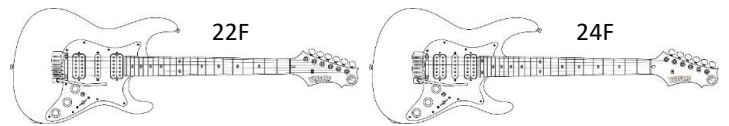

*ご希望のカラー名を記載してください Please enter your desired color name

④ Pickguard

1. ☐ Black, matte 1Ply ☐ Parchment 3p
   ☐ F-Tortoiseshell 4Ply ☐ Mint Pearlloid 4p

⑤ Humbucker / Bobbin Color

1. ☐ Ivory ☐ Zebra
   ☐ Black *カバードはCustom Styleとなります

⑥ Plastic Parts (Single Coil PU Cover & Switch Knobs)

1. ☐ White ☐ Parchment
   ☐ Aged White ☐ Black

⑦ Peg Buttom

1. ☐ B07 (Black) ☐ P7 (White Pearlloid)

⑧ Hardware

1. ☐ Silver ¥0 (税込 ¥0)
   ☐ Gold ¥10,000 (税込 ¥11,000)
   ☐ Black ¥7,200 (税込 ¥7,920)

⑨ Control Knobs

1. ☐ HATA Knob・Top Hat - Silver ¥0 (税込 ¥0)
   ☐ HATA Knob・Top Hat - Gold ¥1,000 (税込 ¥1,100)
   ☐ HATA Knob・Top Hat - Black ¥1,000 (税込 ¥1,100)
   ☐ HATA Knob・Dome - Silver ¥0 (税込 ¥0)
   ☐ HATA Knob・Dome - Gold ¥1,000 (税込 ¥1,100)
   ☐ HATA Knob・Dome - Black ¥1,000 (税込 ¥1,100)

⑩ Strings

1. ☐ **D'Addario 09-46 (Basic Spec.)** ☐ D'Addario 09-42
   ☐ D'Addario 10-46 ☐ D'Addario 11-49

⑪ Tuning

1. ☐ Regular (EADGBE) ☐ Half step downtuned (D#G#C#F#A#D#)
   ☐ Drop D (DADGBE) ☐ Drop - C# (C#G#C#F#A#D#)

⑫ Setting

1. ☐ Regular action (弦高・普通) ☐ Higher action (弦高・低め)
   ☐ Lower action (弦高・低め)

⑬ Case

1. ☐ Original Gig Case ¥13,000 (税込 ¥14,300)
   ☐ Original Hard Case - Black Tolex ¥28,000 (税込 ¥30,800)
   ☐ Original Hard Case - White Tolex ¥28,000 (税込 ¥30,800)
   ☐ Original Hard Case - Grey Snakeskin Pattern ¥28,000 (税込 ¥30,800)
   ☐ 付属なし ¥0 (税込 ¥0)

* ケースに関しましては、いずれかお一つまでとさせていただきます

* When ordering a case, please select one or the other (not both)

Base Price:

¥475,000

(税込 ¥522,500)

Date

Name

Address

Tel

E-Mail

Message

* 製品の仕様・選択肢・各種金額に関しましては、予告なく変更となる場合がございます

* Product specifications, options, and prices are subject to change without notice.

Hydra / Standard Style Basic Spec.

Body (Top/Back)	Standard Grade Figured Maple 2pc/Alder 2pc	Side Position Mark (Rosewood)	Luminlay 3mm ・ Green
Neck / Shape	Maple / U-Shape	Side Position Mark (Maple)	Luminlay 3mm ・ Green w/Black Pipe
Scale	25inc.	Machinehead	GOTOH SGS510-MGT
Joint	Arimizo & One Point Joint	Pickups (F.C.G.R. Original)	(2) Hybrid HB Type II (1) WTA-ST02
Nut / Nut Width	Tusq / 42mm	Control 1	1Vol. / 1Tone / 1Tap Ctr. (Push/Push)
Fret	F.C.G.R. SP-SF-05 WARM	Control 2	Mini Switch (SSS⇄HSH) / 5way Switch
Fingerboard Radius	280R	Bridge	Wilkinson VG-300
Top Position Mark (Rosewood)	Abalone with border Oval (メキシコ貝・枠付き・楕円)	Neck Finish / Color	Poly ・ Full Flat - Thin Skin Finish / Natural
Top Position Mark (Maple)	White shell with border Oval (白蝶貝・枠付き・楕円)	Body Finish	Poly ・ Gloss