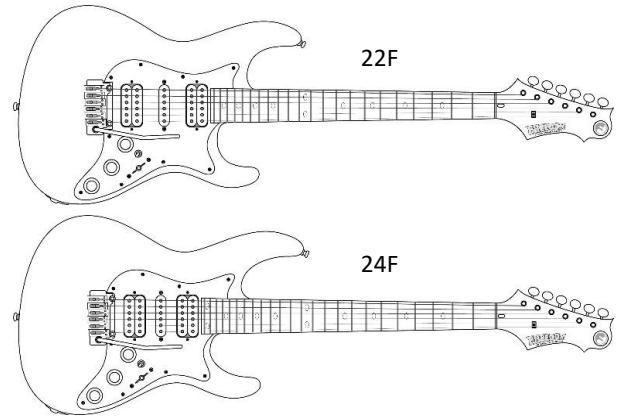

Hydra Classic

*表示価格は全て 税抜き価格 / 税込み価格 となります * All listed prices are before tax / tax-included.

① No. Of Frets

1. ☐ 22F Model ☐ 24F Model

② Body Wood

1. ☐ Alder 2pc ¥0 (税込 ¥0)
   ☐ L.W. Ash 2pc ¥5,000 (税込 ¥5,500)

③ Fingerboard

1. ☐ Rosewood ☐ Maple

④ Body Color

1. ☐ *The Monsters 【   】
   ☐ *The Blacks 【   】
   ☐ *Traditional Color/Monotone 【   】
   ☐ *Traditional Color/Metallic 【   】

*弊社カラーチャートの各シリーズから選択の上、カラー名を記入してください
* Please select from each series of our color chart and enter the color name.

⑤ Pickguard

1. ☐ Black, matte 1Ply ☐ Parchment 3p
   ☐ F-Tortoiseshell 4Ply ☐ Mint Pearloid 4p

⑥ Humbucker / Bobbin Color

1. ☐ Ivory ☐ Zebra
   ☐ Black *カバードはCustom Styleとなります

⑦ Plastic Parts (Single Coil PU Cover & Control / Switch Knobs)

1. ☐ White ☐ Parchment
   ☐ Aged White ☐ Black

⑧ Hardware

1. ☐ Silver ¥0 (税込 ¥0)
   ☐ Gold ¥10,000 (税込 ¥11,000)
   ☐ Black ¥7,200 (税込 ¥7,920)

⑨ Strings

1. ☐ **D'Addario 09-46 (Basic Spec.)** ☐ D'Addario 09-42
   ☐ D'Addario 10-46 ☐ D'Addario 11-49

⑩ Tuning

1. ☐ Regular (EADGBE) ☐ Half step downtuned (D#G#C#F#A#D#)
   ☐ Drop D (DADGBE) ☐ Drop - C# (C#G#C#F#A#D#)

⑪ Setting

1. ☐ Regular action (弦高・普通) ☐ Higher action (弦高・低め)
   ☐ Lower action (弦高・低め)

⑫ Case

1. ☐ Original Gig Case ¥13,000 (税込 ¥14,300)
   ☐ Original Hard Case - Black Tolex ¥28,000 (税込 ¥30,800)
   ☐ Original Hard Case - White Tolex ¥28,000 (税込 ¥30,800)
   ☐ Original Hard Case - Grey Snakeskin Pattern ¥28,000 (税込 ¥30,800)
   ☐ 付属なし ¥0 (税込 ¥0)

* ケースに関しましては、いずれかお一つまでとさせていただきます

* When ordering a case, please select one or the other (not both)

Base Price:

¥390,000 (税込 ¥429,000)

Date

Name

Address

Tel

E-Mail

Message

* 製品の仕様・選択肢・各種金額に関しましては、予告なく変更となる場合がございます

* Product specifications, options, and prices are subject to change without notice.

Hydra Classic / Standard Style Basic Spec.

Neck / Shape	Maple / U-Shape	Side Position Mark (Rosewood)	Luminlay 3mm ・ Green
Scale	25inc.	Side Position Mark (Maple)	Luminlay 3mm ・ Green w/Black Pipe
Joint	Arimizo & One Point Joint	Pickups (F.C.G.R. Original)	(2) Hybrid HB Type I (1) WTA-ST01
Nut / Nut Width	Silicone Oiled Bone / 42mm	Control 1	1Vol. / 1Tone / 1Tap Ctr. (Push/Push)
Fret	F.C.G.R. SP-SF-05 WARM	Control 2	Mini Switch (SSS⇄HSH) / 5way Switch
Fingerboard Radius	280R	Bridge	Wilkinson VG-300
Machinehead	GOTOH SDS510-05M-HAPM	Neck Finish / Color	N.C. Lacquer ・ Half Flat - Thin Skin Finish
Top Position Mark (Rosewood)	Abalone Oval (メキシコ貝・枠無し・楕円)	Neck Color	VYN1
Top Position Mark (Maple)	Black shell Oval (黒蝶貝・枠無し・楕円)	Body Finish	Poly ・ Gloss