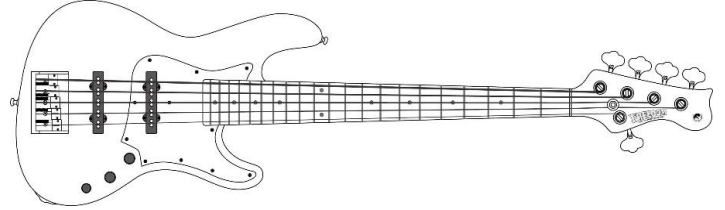

Anthra-5st.

*表示価格は全て 税抜き価格 / 税込み価格 となります * All listed prices are before tax / tax-included.

① Body Wood

1. ☐ Alder 2pc ☐ L.W. Ash 2pc

② Fingerboard

1. ☐ Rosewood ☐ Maple

③ Body Color

1. ☐ Timor Blue (TMB) ☐ Off White (OWH)
   ☐ Wine (WIN) ☐ Shadow Black (SDB)

④ Pickguard

1. ☐ Black, matte 1Ply ☐ Parchment 3Ply
   ☐ F-Tortoiseshell 4Ply ☐ Black 3Ply

⑤ Hardware Color

1. ☐ Silver ¥0 (税込 ¥0)
   ☐ Gold ¥10,000 (税込 ¥11,000)
   ☐ Black ¥7,200 (税込 ¥7,920)

⑥ Strings

1. ☐ D'Addario 45-125T ☐ D'Addario 45-130T
   ☐ D'Addario 45-130 ☐ D'Addario 45-135

* High-Cチューニングの際にはお持込となります

* If you want High-C tuning, please bring your own strings.

⑦ Tuning

1. ☐ Regular (BEADG) ☐ Half step downtuned (A#D#G#C#F#)
   ☐ 1 step downtuned (ADGCF) ☐ High C (EADG,Hi-C)

⑧ Setting

1. ☐ Regular action (弦高・普通) ☐ Higher action (弦高・低め)
   ☐ Lower action (弦高・低め)

⑨ Case

1. ☐ Original Gig Case ¥14,000 (税込 ¥15,400)
   ☐ Original Hard Case - Black Tolex ¥30,000 (税込 ¥33,000)
   ☐ Original Hard Case - White Tolex ¥30,000 (税込 ¥33,000)
   ☐ Original Hard Case - Grey Snakeskin Pattern ¥30,000 (税込 ¥33,000)
   ☐ 付属なし ¥0 (税込 ¥0)

* ケースに関しましては、いずれかお一つまでとさせていただきます

* When ordering a case, please select one or the other (not both)

Base Price:

¥308,000

(税込 ¥338,800)

Date

Name

Address

Tel

E-Mail

Message

* 製品の仕様・選択肢・各種金額に関しましては、予告なく変更となる場合がございます

* Product specifications, options, and prices are subject to change without notice.

Anthra 5st. / Standard Style Basic Spec.

Neck / Shape	Maple / U-Shape	Side Position Mark (Rosewood)	Luminlay 3mm ・ Green
Scale	34inc.	Side Position Mark (Maple)	Luminlay 3mm ・ Green w/Black Pipe
Joint	Bolt on 4-Point Joint / Bush	Pickups (F.C.G.R. Original)	5st JB 19mm Pitch Set
Nut / Nut Width	Silicone Oiled Bone / 46mm	Control	2Vol. / 1Tone
Fret	F.C.G.R. SP-SF-06 WARM / 21F	Bridge	F.C.G.R. Original 19mm Pitch
Fingerboard Radius	305R	Neck Finish / Color	Poly ・ Half Flat - Thin Skin Finish / Natural
Machinehead	GOTOH GB528-4L1R	Body Finish	Poly ・ Half Flat - Thin Skin Finish
Top Position Mark (Rosewood)	Pearloid Dot		
Top Position Mark (Maple)	Black Dot