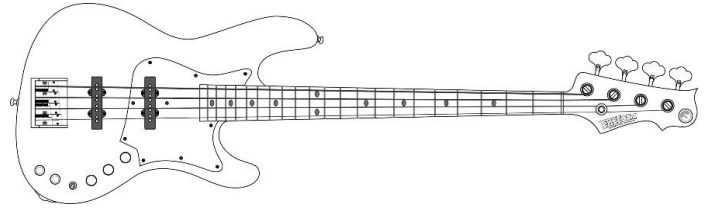

Rhino-4st.

* 表示価格は全て 税抜き価格 / 税込み価格 となります * All listed prices are before tax / tax-included.

① Body Wood

1. ☐ Alder 2pc ¥0 (税込 ¥0)
2. ☐ L.W. Ash 2pc ¥10,000 (税込 ¥11,000)

② Fingerboard

1. ☐ Rosewood ☐ Maple

③ Body Color

1. ☐ *The Monsters 【 】
2. ☐ *The Blacks 【 】
3. ☐ *Traditional Color/Monotone 【 】
4. ☐ *Traditional Color/Metallic 【 】

*弊社カラーチャートの各シリーズから選択の上、カラー名を記入してください

* Please select from each series of our color chart and enter the color name.

④ Pickguard

1. ☐ Black, matte 1Ply ☐ Parchment 3Ply
2. ☐ F-Tortoiseshell 4Ply ☐ Black 3Ply

⑤ Hardware Color

1. ☐ Silver ¥0 (税込 ¥0)
2. ☐ Gold ¥10,000 (税込 ¥11,000)
3. ☐ Black ¥7,200 (税込 ¥7,920)

⑥ Control Knobs

1. ☐ HATA Knob・Flat & Mini Bell - Silver ¥0 (税込 ¥0)
2. ☐ HATA Knob・Flat & Mini Bell - Gold ¥1,000 (税込 ¥1,100)
3. ☐ HATA Knob・Flat & Mini Bell - Black ¥1,000 (税込 ¥1,100)

⑦ Strings

1. ☐ D'Addario 45-105 ☐ D'Addario 45-100
2. ☐ D'Addario 50-105 ☐

⑧ Tuning

1. ☐ Regular (EADG) ☐ Half step downtuned (D#G#C#F#)
2. ☐ Drop D (DADG) ☐ Drop - C# (C#G#C#F#)
3. ☐ 1 step downtuned (DGCF)

⑨ Setting

1. ☐ Regular action (弦高・普通) ☐ Higher action (弦高・低め)
2. ☐ Lower action (弦高・低め)

⑩ Case

1. ☐ Original Gig Case ¥14,000 (税込 ¥15,400)
2. ☐ Original Hard Case - Black Tolex ¥30,000 (税込 ¥33,000)
3. ☐ Original Hard Case - White Tolex ¥30,000 (税込 ¥33,000)
4. ☐ Original Hard Case - Grey Snakeskin Pattern ¥30,000 (税込 ¥33,000)
5. ☐ 付属なし ¥0 (税込 ¥0)

* ケースに関しましては、いずれかお一つまでとさせていただきます

* When ordering a case, please select one or the other (not both)

Base Price:

¥413,000

(税込 ¥454,300)

Date

Name

Address

Tel

E-Mail

Message

* 製品の仕様・選択肢・各種金額に関しましては、予告なく変更となる場合がございます

* Product specifications, options, and prices are subject to change without notice.

Rhino 4st. / Standard Style Basic Spec.

Neck / Shape	Maple / U-Shape
Scale	34inc.
Joint	Arimizo & One Point Joint
Nut / Nut Width	Silicone Oiled Bone / 38mm
Fret	F.C.G.R. SP-SF-06 WARM / 21F
Fingerboard Radius	280R
Machinehead	GOTOH GB9
Top Position Mark (Rosewood)	Abalone Oval (メキシコ貝・枠無し・楕円)
Top Position Mark (Maple)	Black shell Oval (黒蝶貝・枠無し・楕円)

Side Position Mark (Rosewood)	Luminlay 3mm ・ Green
Side Position Mark (Maple)	Luminlay 3mm ・ Green w/Black Pipe
Pickups (F.C.G.R. Original)	Bell Bottom 19mm Pitch Set
Control1	2Vol, 1Tone, Treble, Bass
Control2	1Mini SW (Active/Passive)
Bridge	F.C.G.R. Original 19mm Pitch
Neck Finish	N.C. Lacquer ・ Half Flat - Thin Skin Finish
Neck Color	VYN1
Body Finish	Poly ・ Gloss