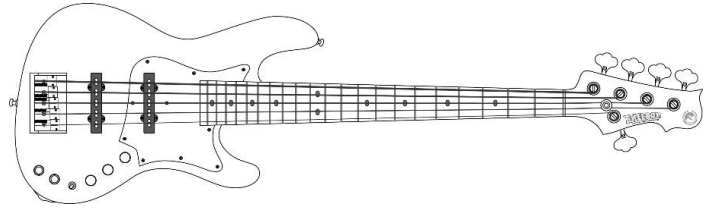

① Body Wood

- ☐ Alder 2pc ¥0 (税込 ¥0)
- ☐ L.W. Ash 2pc ¥10,000 (税込 ¥11,000)

② Fingerboard

- ☐ Rosewood ☐ Maple

③ Body Color

- ☐ *The Monsters 【 】
- ☐ *The Blacks 【 】
- ☐ *Traditional Color/Monotone 【 】
- ☐ *Traditional Color/Metallic 【 】

*弊社カラーチャートの各シリーズから選択の上、カラー名を記入してください

* Please select from each series of our color chart and enter the color name.

④ Pickguard

- ☐ Black, matte 1Ply ☐ Parchment 3Ply
- ☐ F-Tortoiseshell 4Ply ☐ Black 3Ply

⑤ Hardware Color

- ☐ Silver ¥0 (税込 ¥0)
- ☐ Gold ¥10,000 (税込 ¥11,000)
- ☐ Black ¥7,200 (税込 ¥7,920)

⑥ Control Knobs

- ☐ HATA Knob・Flat & Mini Bell - Silver ¥0 (税込 ¥0)
- ☐ HATA Knob・Flat & Mini Bell - Gold ¥1,000 (税込 ¥1,100)
- ☐ HATA Knob・Flat & Mini Bell - Black ¥1,000 (税込 ¥1,100)

⑦ Strings

- ☐ D'Addario 45-125T ☐ D'Addario 45-130T
- ☐ D'Addario 45-130 ☐ D'Addario 45-135

* High-Cチューニングの際にはお持込となります

* If you want High-C tuning, please bring your own strings.

⑦ Tuning

- ☐ Regular (BEADG) ☐ Half step downtuned (A#D#G#C#F#)
- ☐ 1 step downtuned (ADGCF) ☐ High C (EADG,Hi-C)

⑧ Setting

- ☐ Regular action (弦高・普通) ☐ Higher action (弦高・低め)
- ☐ Lower action (弦高・低め)

⑨ Case

- ☐ Original Gig Case ¥14,000 (税込 ¥15,400)
- ☐ Original Hard Case - Black Tolex ¥30,000 (税込 ¥33,000)
- ☐ Original Hard Case - White Tolex ¥30,000 (税込 ¥33,000)
- ☐ Original Hard Case - Grey Snakeskin Pattern ¥30,000 (税込 ¥33,000)
- ☐ 付属なし ¥0 (税込 ¥0)

* ケースに関しましては、いずれか一つまでとさせていただきます

* When ordering a case, please select one or the other (not both)

Base Price:

¥455,000

(税込 ¥500,500)

Date

Name

Address

Tel

E-Mail

Message

* 製品の仕様・選択肢・各種金額に関しましては、予告なく変更となる場合がございます

* Product specifications, options, and prices are subject to change without notice.

Rhino 5st. / Standard Style Basic Spec.

Neck / Shape	Maple / U-Shape
Scale	34inc.
Joint	Arimizo & One Point Joint
Nut / Nut Width	Silicone Oiled Bone / 46mm
Fret	F.C.G.R. SP-SF-06 WARM / 21F
Fingerboard Radius	305R
Machinehead	GOTOH GB528-4L1R
Top Position Mark (Rosewood)	Abalone Oval (メキシコ貝・枠無し・楕円)
Top Position Mark (Maple)	Black shell Oval (黒蝶貝・枠無し・楕円)

Side Position Mark (Rosewood)	Luminlay 3mm ・ Green
Side Position Mark (Maple)	Luminlay 3mm ・ Green w/Black Pipe
Pickups (F.C.G.R. Original)	5st JB 19mm Pitch Set
Control1	2Vol, 1Tone, Treble, Bass
Control2	1Mini SW (Active/Passive)
Bridge	F.C.G.R. Original 19mm Pitch
Neck Finish	N.C. Lacquer ・ Half Flat - Thin Skin Finish
Neck Color	VYN1
Body Finish	Poly ・ Gloss