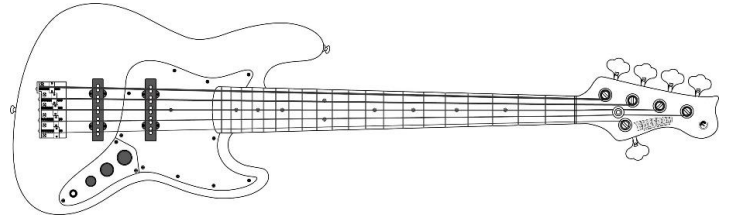

Retro Series JB-5st.

*表示価格は全て 税抜き価格 / 税込み価格 となります * All listed prices are before tax / tax-included.

① Body Wood

- ☐ Alder 2pc ¥0 (税込 ¥0)
- ☐ L.W. Ash 2pc ¥10,000 (税込 ¥11,000)

② Fingerboard

- ☐ Rosewood
- ☐ Laminated Maple

③ Body Color

- ☐ Black (BLK)
- ☐ 2-Tone Sunburst (2TSB)
- ☐ 3-Tone Sunburst (3TSB)
- ☐ 3-Tone Sunburst Fade (3TSBF)
- ☐ White Blonde 1 (WBLD1)
- ☐ White Blonde 2 (WBLD2)
- ☐ Olympic White (OW)

④ Pickguard

- ☐ Parchment 3Ply
- ☐ F-Tortoiseshell 4Ply
- ☐ Mint Green 3Ply
- ☐ Black 3Ply

⑤ Strings

- ☐ D'Addario 45-125T
- ☐ D'Addario 45-130
- ☐ D'Addario 45-130T
- ☐ D'Addario 45-135

* High-Cチューニングの際にはお持込となります

* If you want High-C tuning, please bring your own strings.

⑥ Tuning

- ☐ Regular (BEADG)
- ☐ 1 step downtuned (ADGCF)
- ☐ Half step downtuned (A#D#G#C#F#)
- ☐ High C (EADG,Hi-C)

⑦ Setting

- ☐ Regular action (弦高・普通)
- ☐ Lower action (弦高・低め)
- ☐ Higher action (弦高・低め)

⑧ Case

- ☐ Original Gig Case ¥14,000 (税込 ¥15,400)
- ☐ Hard Case SKB-44 ¥17,000 (税込 ¥18,700)
- ☐ Original Hard Case - Black Tolex ¥51,000 (税込 ¥56,100)
- ☐ Original Hard Case - White Tolex ¥51,000 (税込 ¥56,100)
- ☐ Original Hard Case - Grey Snakeskin Pattern ¥51,000 (税込 ¥56,100)
- ☐ 付属なし ¥0 (税込 ¥0)

* ケースに関しましては、いずれかお一つまでとさせていただきます

* When ordering a case, please select one or the other (not both)

Base Price:

¥362,000

(税込 ¥398,200)

Date

Name

Address

Tel

E-Mail

Message

* 製品の仕様・選択肢・各種金額に関しましては、予告なく変更となる場合がございます

* Product specifications, options, and prices are subject to change without notice.

Retro Series JB-5st. / Standard Style Basic Spec.

Neck / Shape	Maple / U-Shape	Side Position Mark (Rosewood)	Cray Dot 2.5mm
Scale	34inc.	Side Position Mark (Maple)	Black Dot 2.5mm
Joint	Bolt on 4-Point Joint / Plate	Pickups (F.C.G.R. Original)	5st. JB 19mm Pitch Set
Nut / Nut Width	Silicone Oiled Bone / 46mm	Control	2Vol. / 1Tone
Fret	F.C.G.R. SP-SF-04 WARM / 20F	Bridge	F.C.G.R. Original Vintage Style 5st. (Spiral Saddle)
Fingerboard Radius	280R	Neck Finish / Color	N.C. Lacquer ・ Half Flat - Thin Skin Finish / VYN1
Machinehead	GOTOH GB528-4L1R	Body Finish	Poly ・ Gloss
Top Position Mark (Rosewood)	Cray Dot		
Top Position Mark (Maple)	Black Dot