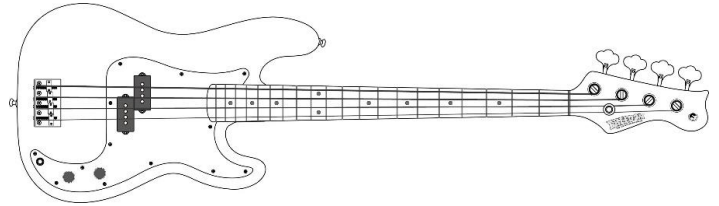

Retro Series PB

*表示価格は全て 税抜き価格 / 税込み価格 となります * All listed prices are before tax / tax-included.

① Body Wood

- ☐ Alder 2pc ¥0 (税込 ¥0)
- ☐ L.W. Ash 2pc ¥10,000 (税込 ¥11,000)

② Fingerboard

- ☐ Rosewood
- ☐ Laminated Maple

③ Body Color

- ☐ Black (BLK)
- ☐ White Blonde 1 (WBLD1)
- ☐ 2-Tone Sunburst (2TSB)
- ☐ White Blonde 2 (WBLD2)
- ☐ 3-Tone Sunburst (3TSB)
- ☐ Olympic White (OW)
- ☐ 3-Tone Sunburst Fade (3TSBF)

④ Pickguard

- ☐ Parchment 3Ply
- ☐ Mint Green 3Ply
- ☐ F-Tortoiseshell 4Ply
- ☐ Black 3Ply

⑤ Pickups

- ☐ F.C.G.R. PB-Vintage
- ☐ F.C.G.R. PB-Modern

⑥ Control Knobs

- ☐ Metal / Flat
- ☐ Metal / Dome

⑦ Strings

- ☐ D'Addario 45-105
- ☐ D'Addario 45-100
- ☐ D'Addario 50-105

⑧ Tuning

- ☐ Regular (EADG)
- ☐ Half step downtuned (D#G#C#F#)
- ☐ Drop D (DADG)
- ☐ Drop - C# (C#G#C#F#)
- ☐ 1 step downtuned (DGCF)

⑨ Setting

- ☐ Regular action (弦高・普通)
- ☐ Higher action (弦高・低め)
- ☐ Lower action (弦高・低め)

⑩ Case

- ☐ Original Gig Case ¥14,000 (税込 ¥15,400)
- ☐ Hard Case SKB-44 ¥17,000 (税込 ¥18,700)
- ☐ Original Hard Case - Black Tolex ¥51,000 (税込 ¥56,100)
- ☐ Original Hard Case - White Tolex ¥51,000 (税込 ¥56,100)
- ☐ Original Hard Case - Grey Snakeskin Pattern ¥51,000 (税込 ¥56,100)
- ☐ 付属なし ¥0 (税込 ¥0)

* ケースに関しましては、いずれか一つまでとさせていただきます

* When ordering a case, please select one or the other (not both)

Base Price:

¥295,000 (税込 ¥324,500)

Date

Name

Address

Tel

E-Mail

Message

* 製品の仕様・選択肢・各種金額に関しましては、予告なく変更となる場合がございます

* Product specifications, options, and prices are subject to change without notice.

Retro Series PB / Standard Style Basic Spec.

Neck / Shape	Maple / U-Shape	Side Position Mark (Rosewood)	Cray Dot 2.5mm
Scale	34inc.	Side Position Mark (Maple)	Black Dot 2.5mm
Joint	Bolt on 4-Point Joint / Plate	Control	1Vol. / 1Tone
Nut / Nut Width	Silicone Oiled Bone / 42mm	Bridge	Vintage Style (Spiral Saddle)
Fret	F.C.G.R. SP-SF-04 WARM / 20F	Neck Finish / Color	N.C. Lacquer ・ Half Flat - Thin Skin Finish / VYN1
Fingerboard Radius	184R	Body Finish	Poly ・ Gloss
Machinehead	GOTOH GB9		
Top Position Mark (Rosewood)	Cray Dot		
Top Position Mark (Maple)	Black Dot