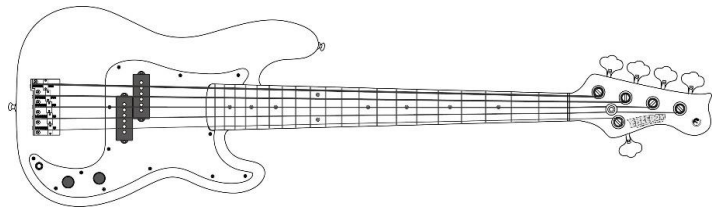

Retro Series PB-5st.

*表示価格は全て 税抜き価格 / 税込み価格 となります * All listed prices are before tax / tax-included.

① Body Wood

- ☐ Alder 2pc ¥0 (税込 ¥0)
- ☐ L.W. Ash 2pc ¥10,000 (税込 ¥11,000)

② Fingerboard

- ☐ Rosewood
- ☐ Laminated Maple

③ Body Color

- ☐ Black (BLK)
- ☐ 2-Tone Sunburst (2TSB)
- ☐ 3-Tone Sunburst (3TSB)
- ☐ 3-Tone Sunburst Fade (3TSBF)
- ☐ White Blonde 1 (WBLD1)
- ☐ White Blonde 2 (WBLD2)
- ☐ Olympic White (OW)

④ Pickguard

- ☐ Parchment 3Ply
- ☐ F-Tortoiseshell 4Ply
- ☐ Mint Green 3Ply
- ☐ Black 3Ply

⑤ Strings

- ☐ D'Addario 45-125T
- ☐ D'Addario 45-130
- ☐ D'Addario 45-130
- ☐ D'Addario 45-135

* High-Cチューニングの際にはお持込となります

* If you want High-C tuning, please bring your own strings.

⑥ Tuning

- ☐ Regular (BEADG)
- ☐ 1 step downtuned (ADGCF)
- ☐ Half step downtuned (A#D#G#C#F#)
- ☐ High C (EADG,Hi-C)

⑦ Setting

- ☐ Regular action (弦高・普通)
- ☐ Lower action (弦高・低め)
- ☐ Higher action (弦高・低め)

⑧ Case

- ☐ Original Gig Case ¥14,000 (税込 ¥15,400)
- ☐ Hard Case SKB-44 ¥17,000 (税込 ¥18,700)
- ☐ Original Hard Case - Black Tolex ¥51,000 (税込 ¥56,100)
- ☐ Original Hard Case - White Tolex ¥51,000 (税込 ¥56,100)
- ☐ Original Hard Case - Grey Snakeskin Pattern ¥51,000 (税込 ¥56,100)
- ☐ 付属なし ¥0 (税込 ¥0)

* ケースに関しましては、いずれか一つまでとさせていただきます

* When ordering a case, please select one or the other (not both)

Base Price:

¥362,000

(税込 ¥398,200)

Date

Name

Address

Tel

E-Mail

Message

* 製品の仕様・選択肢・各種金額に関しましては、予告なく変更となる場合がございます

* Product specifications, options, and prices are subject to change without notice.

Retro Series PB-5st. / Standard Style Basic Spec.

Neck / Shape	Maple / U-Shape	Side Position Mark (Rosewood)	Cray Dot 2.5mm
Scale	34inc.	Side Position Mark (Maple)	Black Dot 2.5mm
Joint	Bolt on 4-Point Joint / Plate	Pickups (F.C.G.R. Original)	5st. PB
Nut / Nut Width	Silicone Oiled Bone / 46mm	Control	1Vol. / 1Tone
Fret	F.C.G.R. SP-SF-04 WARM / 20F	Bridge	F.C.G.R. Original Vintage Style 5st. (Spiral Saddle)
Fingerboard Radius	280R	Neck Finish / Color	N.C. Lacquer ・ Half Flat - Thin Skin Finish / VYN1
Machinehead	GOTOH GB528-4L1R	Body Finish	Poly ・ Gloss
Top Position Mark (Rosewood)	Cray Dot		
Top Position Mark (Maple)	Black Dot