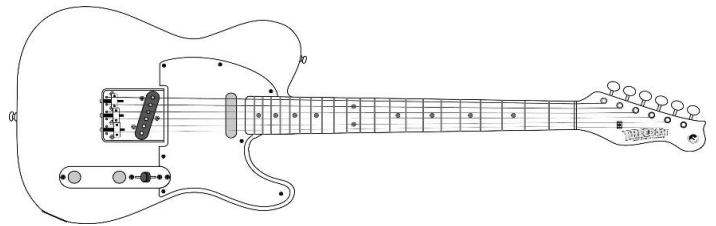

Retro Series TE

*表示価格は全て 税抜き価格 / 税込み価格 となります * All listed prices are before tax / tax-included.

① Body Wood

1. ☐ Alder 2pc ¥0 (税込 ¥0)
2. ☐ L.W. Ash 2pc ¥5,000 (税込 ¥5,500)

② Fingerboard

1. ☐ Rosewood ☐ Maple

③ Body Color

1. ☐ Black (BLK) ☐ White Blonde 1 (WBLD1)
2. ☐ 2-Tone Sunburst (2TSB) ☐ White Blonde 2 (WBLD2)
3. ☐ 3-Tone Sunburst (3TSB) ☐ Olympic White (OW)
4. ☐ 3-Tone Sunburst Fade (3TSBF)

④ Pickguard

1. ☐ White 1ply / 5-Hole ☐ F-べっ甲4ply / 8-Hole
2. ☐ Black 1ply / 5-Hole ☐ Black 3ply / 8-Hole
3. ☐ Mint Green 3ply / 8-Hole

⑤ Bridge Pickups

1. ☐ TE Vintage ☐ TE Vintage Fat

⑥ Bridge Saddle

1. ☐ Brass ☐ Steel (Spiral)

⑦ P.U. Selector Knob

1. ☐ Round ☐ Hat

⑧ Control Knob

1. ☐ Metal / Dome ☐ Metal / Flat

⑨ String Guide

1. ☐ Wing (波型) ☐ Round (丸型)

⑩ Strings

1. ☐ D'Addario 10-46 ☐ D'Addario 09-46
2. ☐ D'Addario 09-42 ☐ D'Addario 11-49

⑪ Tuning

1. ☐ Regular (EADGBE) ☐ Half step downtuned (D#G#C#F#A#D#)
2. ☐ Drop D (DADGBE) ☐ Drop - C# (C#G#C#F#A#D#)

⑫ Setting

1. ☐ Regular action (弦高・普通) ☐ Higher action (弦高・低め)
2. ☐ Lower action (弦高・低め)

⑬ Case

1. ☐ Original Gig Case ¥13,000 (税込 ¥14,300)
2. ☐ Hard Case (SKB-66) ¥15,000 (税込 ¥16,500)
3. ☐ Original Hard Case - Black Tolex ¥43,000 (税込 ¥47,300)
4. ☐ Original Hard Case - White Tolex ¥43,000 (税込 ¥47,300)
5. ☐ Original Hard Case - Grey Snakeskin Pattern ¥43,000 (税込 ¥47,300)
6. ☐ 付属なし ¥0 (税込 ¥0)

* ケースに関しましては、いずれかお一つまでとさせていただきます

* When ordering a case, please select one or the other (not both)

Base Price:

¥298,000 (税込 ¥327,800)

Date

Name

Address

Tel

E-Mail

Message

* 製品の仕様・選択肢・各種金額に関しましては、予告なく変更となる場合がございます

* Product specifications, options, and prices are subject to change without notice.

Retro Series TE / Standard Style Basic Spec.

Neck / Shape	Maple / U-Shape	Top Position Mark (Rosewood)	Cray Dot
Scale	25.5inc.	Top Position Mark (Maple)	Black Dot
Joint	Bolt on 4-Point Joint / Plate	Side Position Mark (Rosewood)	Cray Dot 2mm
Nut / Nut Width	Silicone Oiled Bone / 42mm	Side Position Mark (Maple)	Black Dot 2mm
Fret	F.C.G.R. SP-SF-04 WARM / 21F	Control	1Vol. / 1Tone / 3way Switch
Fingerboard Radius	184R	Bridge	Vintage Style TE
Machinehead	GOTOH SD91-05M	Neck Finish / Color	N.C. Lacquer ・ Half Flat - Thin Skin Finish / VYN1
		Body Finish	Poly ・ Gloss