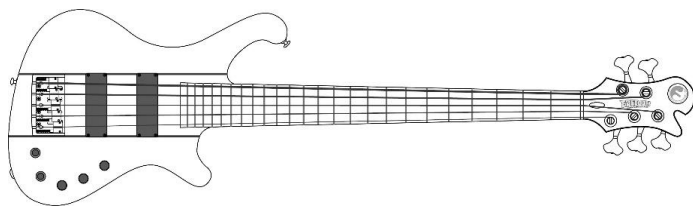

*ご希望のカラー名を記載してください Please enter your desired color name

③ Hardware Color

- ☐ Silver ¥0 (税込 ¥0)
- ☐ Gold ¥7,200 (税込 ¥7,920)
- ☐ Black ¥5,800 (税込 ¥6,380)
- ☐ Cosmo Black ¥4,300 (税込 ¥4,730)

④ Control Knobs

- ☐ HATA Knob ・ Flat & Mini Bell - Silver ¥0 (税込 ¥0)
- ☐ HATA Knob ・ Flat & Mini Bell - Gold ¥1,000 (税込 ¥1,100)
- ☐ HATA Knob ・ Flat & Mini Bell - Black ¥1,000 (税込 ¥1,100)

⑤ Strings

- ☐ D'Addario 45-130 ☐ D'Addario 45-130T
- ☐ D'Addario 45-125 ☐ D'Addario 45-125T
- ☐ D'Addario 45-135

* High-Cチューニングの際にはお持込となります。

⑥ Tuning

- ☐ Regular (BEADG) ☐ 1 step downtuned (ADGCF)
- ☐ Half step downtuned (A#D#G#C#F#) ☐ High C (EADG,Hi-C)

⑦ Setting

- ☐ Regular action (弦高・普通) ☐ Higher action (弦高・低め)
- ☐ Lower action (弦高・低め)

⑧ Case

- ☐ Original Gig Case ¥14,000 (税込 ¥15,400)
- ☐ Original Hard Case - Black Tolex ¥30,000 (税込 ¥33,000)
- ☐ Original Hard Case - White Tolex ¥30,000 (税込 ¥33,000)
- ☐ Original Hard Case - Grey Snakeskin Pattern ¥30,000 (税込 ¥33,000)
- ☐ 付属なし ¥0 (税込 ¥0)

* ケースに関しましては、いずれか一つまでとさせていただきます * When ordering a case, please select one or the other (not both)

Dulake 5st. / Standard Style Basic Spec.

Body	Center: Figured Maple* / Wenge
(*Standard Grade Maple)	Wing: Figured Maple* / Wenge / Mahogany
Neck / Shape	Maple & Wenge (5pc) / Fat U-Shape
Scale	34inc.
Joint	Arimizo & One Point Joint
Nut / Nut Width	Real Carbon / 46mm
Fret	F.C.G.R. SP-SF-09 SPEEDY / 24F
Fingerboard Radius	400R
Machinehead	GOTOH GB350-2L3R

Base Price:

¥596,000 (税込 ¥655,600)

Date

Name

Address

Tel

E-Mail

Message

* 製品の仕様・選択肢・各種金額に関しましては、予告なく変更となる場合がございます

* Product specifications, options, and prices are subject to change without notice.

Top Position Mark (Rosewood)	Abalone Oval with border (メキシコ貝・枠付)
Top Position Mark (Maple)	White shell Oval with border (白蝶貝・枠付)
Side Position Mark (Rosewood)	Luminlay 3mm ・ Green
Side Position Mark (Maple)	Luminlay 3mm ・ Green w/Black Pipe
Pickups (F.C.G.R. Original)	Dulake HB 18mm Pitch Set
Control1	2Vol, 1Tone (Push:Active / Pull:Passive)
Control2	Treble, Bass
Bridge	GOTOH 404BO-5 (18mm Pitch)
Neck Finish	Poly ・ Full Flat - Thin Skin Finish
Neck Color	Natural
Body Finish	Poly ・ Gloss