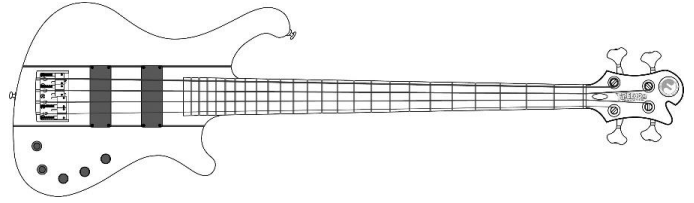

① Fingerboard

1. ☐ **Rosewood** ¥0 (税込 ¥0)
2. ☐ Maple ¥3,000 (税込 ¥3,300)

② Body Color / For Standard Grade Maple Top

Click : ウェブにて各色の詳細をご覧になれます

You can see the details of each color on the website

1. ☐ for Maple Top 晩秋 (BAS) ☐ Vintage Yellow Natural (VYN)
2. ☐ for Maple Top 瑠璃 (RRI) ☐ 2-Tone Sunburst (2TSB)
3. ☐ for Maple Top 鴉 (KRS) ☐ 3-Tone Sunburst (3TSB)
4. ☐ for Maple Top あずき (AZK) ☐ 3-Tone Sunburst Fade (3TSBF)
5. ☐ *The Hours 【 】
6. ☐ *響 -Hibiki- 【 】
7. ☐ *Freedom Drops 【 】

*ご希望のカラー名を記載してください Please enter your desired color name

③ Hardware Color

1. ☐ Silver ¥0 (税込 ¥0)
2. ☐ Gold ¥7,200 (税込 ¥7,920)
3. ☐ Black ¥5,800 (税込 ¥6,380)
4. ☐ Cosmo Black ¥4,300 (税込 ¥4,730)

④ Control Knobs

1. ☐ HATA Knob ・ Flat & Mini Bell - Silver ¥0 (税込 ¥0)
2. ☐ HATA Knob ・ Flat & Mini Bell - Gold ¥1,000 (税込 ¥1,100)
3. ☐ HATA Knob ・ Flat & Mini Bell - Black ¥1,000 (税込 ¥1,100)

⑤ Strings

1. ☐ D'Addario 45-105 ☐ D'Addario 45-100
2. ☐ D'Addario 50-105 ☐

⑥ Tuning

1. ☐ Regular (EADG) ☐ Half step downtuned (D#G#C#F#)
2. ☐ Drop D (DADG) ☐ Drop - C# (C#G#C#F#)
3. ☐ 1 step downtuned (DGCF)

⑦ Setting

1. ☐ Regular action (弦高・普通) ☐ Higher action (弦高・低め)
2. ☐ Lower action (弦高・低め)

⑧ Case

1. ☐ Original Gig Case ¥14,000 (税込 ¥15,400)
2. ☐ Original Hard Case - Black Tolex ¥30,000 (税込 ¥33,000)
3. ☐ Original Hard Case - White Tolex ¥30,000 (税込 ¥33,000)
4. ☐ Original Hard Case - Grey Snakeskin Pattern ¥30,000 (税込 ¥33,000)
5. ☐ 付属なし ¥0 (税込 ¥0)

* ケースに関しましては、いずれか一つまでとさせていただきます

* When ordering a case, please select one or the other (not both)

Base Price:

¥568,000 (税込 ¥624,800)

Date

Name

Address

Tel

E-Mail

Message

* 製品の仕様・選択肢・各種金額に関しましては、予告なく変更となる場合がございます

* Product specifications, options, and prices are subject to change without notice.

Dulake 4st. / Standard Style Basic Spec.

Body	Center: Figured Maple* / Wenge	Top Position Mark (Rosewood)	Abalone Oval with border (メキシコ貝・枠付)
(*Standard Grade Maple)	Wing: Figured Maple* / Wenge / Mahogany	Top Position Mark (Maple)	White shell Oval with border (白蝶貝・枠付)
Neck / Shape	Maple & Wenge (3pc) / Fat U-Shape	Side Position Mark (Rosewood)	Luminlay 3mm ・ Green
Scale	34inc.	Side Position Mark (Maple)	Luminlay 3mm ・ Green w/Black Pipe
Joint	Arimizo & One Point Joint	Pickups (F.C.G.R. Original)	Dulake HB 19mm Pitch Set
Nut / Nut Width	Real Carbon / 39mm	Control1	2Vol, 1Tone (Push:Active / Pull:Passive)
Fret	F.C.G.R. SP-SF-09 SPEEDY / 24F	Control2	Treble, Bass
Fingerboard Radius	400R	Bridge	GOTOH 404BO-4 (19mm Pitch)
Machinehead	GOTOH GB350-2L2R	Neck Finish	Poly ・ Full Flat - Thin Skin Finish
		Neck Color	Natural
		Body Finish	Poly ・ Gloss