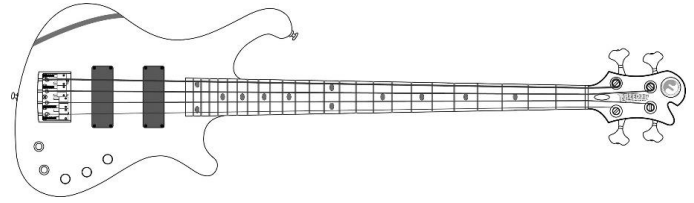

⑥ Strings

1. ☐ D'Addario 45-105 ☐ D'Addario 45-100
2. ☐ D'Addario 50-105 ☐

⑦ Tuning

1. ☐ Regular (EADG) ☐ Half step downtuned (D#G#C#F#)
2. ☐ Drop D (DADG) ☐ Drop - C# (C#G#C#F#)
3. ☐ 1 step downtuned (DGCF)

⑧ Setting

1. ☐ Regular action (弦高・普通) ☐ Higher action (弦高・低め)
2. ☐ Lower action (弦高・低め)

⑨ Case

1. ☐ Original Gig Case ￥14,000 (税込 ￥15,400)
2. ☐ Original Hard Case - Black Tolex ￥44,000 (税込 ￥48,400)
3. ☐ Original Hard Case - White Tolex ￥44,000 (税込 ￥48,400)
4. ☐ Original Hard Case - Grey Snakeskin Pattern ￥44,000 (税込 ￥48,400)
5. ☐ 付属なし ￥0 (税込 ￥0)

* ケースに関しましては、いずれかお一つまでとさせていただきます

* When ordering a case, please select one or the other (not both)

Dulake Flat-4st. / Standard Style Basic Spec.

Body (Top)	Standard Grade Figured Maple 2pc / Wenge	Side Position Mark (Rosewood)	Luminlay 3mm ・ Green
Neck / Shape	Maple / Fat U-Shape	Side Position Mark (Maple)	Luminlay 3mm ・ Green w/Black Pipe
Scale	34inc.	Machinehead	GOTOH GB350-2L2R
Joint	Arimizo & One Point Joint	Pickups (F.C.G.R. Original)	Dulake HB 19mm Pitch Set
Nut / Nut Width	Real Carbon / 39mm	Control1	2Vol, 1Tone (Push:Active / Pull:Passive)
Fret	F.C.G.R. SP-SF-09 WARM / 24F	Control2	Treble, Bass
Fingerboard Radius	400R	Bridge	GOTOH 404BO-4 (19mm Pitch)
Top Position Mark (Rosewood)	Abalone Oval with border (メキシコ貝・枠付・楕円)	Neck Finish	Poly ・ Full Flat - Thin Skin Finish
Top Position Mark (Maple)	White shell Oval with border (白蝶貝・枠付・楕円)	Neck Color	Natural
		Body Finish	Poly ・ Gloss

Base Price:

¥495,000

(税込 ¥544,500)

Date

Name

Address

Tel

E-Mail

Message

*製品の仕様・選択肢・各種金額に関しましては、予告なく変更となる場合がございます

* Product specifications, options, and prices are subject to change without notice.