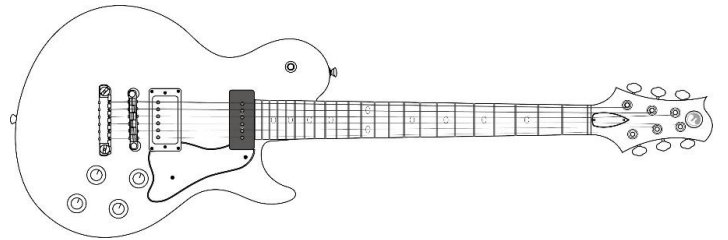

① Scale

1. ☐ 25inc Scale *Basic Spec. ¥0 (税込 ¥0)
2. ☐ 27inc - Super Long Scale (SLS) ¥15,000 (税込 ¥16,500)

② Body Wood

1. ☐ Alder 2pc ¥0 (税込 ¥0)
2. ☐ L.W. Ash 2pc ¥5,000 (税込 ¥5,500)

③ Body Color

☞ Click : ウェブにて各色の詳細をご覧になれます You can see the details of each color on the website

1. ☐ [The Monsters](#) 【   】
2. ☐ [The Blacks](#)   【   】
3. ☐ [Traditional / Monotone or Metallic](#) 【   】

*弊社カラーチャートの各シリーズから選択の上、カラー名を記入してください

* Please select from each series of our color chart and enter the color name.

④ Pickguard

1. ☐ Mint pearloid 4Ply   ☐ F-Tortoiseshell 4Ply
2. ☐ Black, matte 1Ply
3. ☐ 取り付け無し (付属) *上記から種類をお選び下さい

⑤ Plastic Parts (PU Ring & SW Knob)

1. ☐ Black   ☐ Ivory

⑥ F-90 Soapbar / PU Cover

1. ☐ Black   ☐ Ivory

⑦ Humbucker / Bobbin Color

1. ☐ Covered   ☐ Ivory
2. ☐ Black   ☐ Zebra

⑧ Hardware

1. ☐ Silver   ¥0 (税込 ¥0)
2. ☐ Gold   ¥10,000 (税込 ¥11,000)

⑨ Control Knobs

1. ☐ HATA Knob ・ Top Hat - Silver   ¥0 (税込 ¥0)
2. ☐ HATA Knob ・ Top Hat - Gold   ¥1,000 (税込 ¥1,100)
3. ☐ HATA Knob ・ Top Hat - Black   ¥1,000 (税込 ¥1,100)

⑩ Strings

1. ☐ D'Addario 10-46   ☐ D'Addario 09-46
2. ☐ D'Addario 09-42   ☐ D'Addario 11-49

⑪ Tuning

1. ☐ Regular (EADGBE)   ☐ Drop D (DADGBE)
2. ☐ Half step down (D#G#C#F#A#D#)   ☐ Drop - C# (C#G#C#F#A#D#)
3. ☐ One Whole step down (DGCFA#D)   ☐ Drop - C (CGCFAD)

⑫ Setting

1. ☐ Regular action (弦高・普通)   ☐ Higher action (弦高・低め)
2. ☐ Lower action (弦高・低め)

⑬ Case

1. ☐ Original Gig Case   ¥13,000 (税込 ¥14,300)
2. ☐ Original Hard Case   ¥28,000 (税込 ¥30,800)

* ケースに関しましては、いずれかお一つまでとさせていただきます

* When ordering a case, please select one or the other (not both)

Base Price:

¥336,000 (税込 ¥369,600)

Date

Name

Address

Tel

E-Mail

Message

* 製品の仕様・選択肢・各種金額に関しましては、予告なく変更となる場合がございます

* Product specifications, options, and prices are subject to change without notice.

RRS Bravery / Standard Style Basic Spec.

Neck / Shape	Maple / U-Shape	Machinehead	GOTOH SD510-06M-HAP
Scale	25inc.	Pickups (F.C.G.R. Original)	F-90 & Hybrid HB Type I
Joint	Bolt on 4-Point Joint / Bush	Control	2Vol. / 1Tone / 1Tap Ctr. / 3way Switch
Nut / Nut Width	Silicone Oiled Bone / 42mm	Bridge	F.C.G.R. Lockable Bridge
Fingerboard	Rosewood	Neck Finish / Color	Poly ・ Full Flat - Thin Skin Finish / Natural
Fret	F.C.G.R. SP-SF-05 WARM / 22F	Body Finish	Poly ・ Gloss
Fingerboard Radius	305R		
Top Position Mark	Pearloid Oval (楕円)		
Side Position Mark	Luminlay 3mm ・ Green