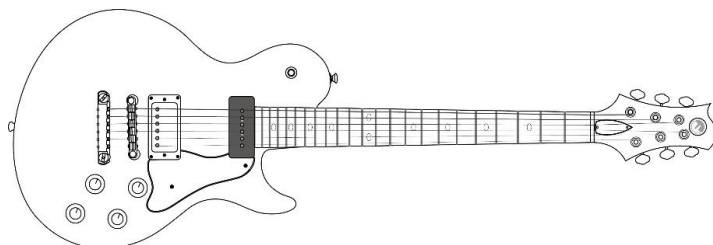

① Body Top Color / For Standard Grade Maple Top

Click : ウェブにて各色の詳細がご覧になれます

You can see the details of each color on the website

- ☐ for Maple Top 晩秋 (BAS)   ☐ Vintage Yellow Natural (VYN)
- ☐ for Maple Top 瑠璃 (RRI)   ☐ 2-Tone Sunburst (2TSB)
- ☐ for Maple Top 鴉 (KRS)   ☐ 3-Tone Sunburst (3TSB)
- ☐ for Maple Top あずき (AZK)   ☐ 3-Tone Sunburst Fade (3TSBF)
- ☐ *The Hours   【   】
- ☐ *響 -Hibiki-   【   】
- ☐ *Freedom Drops   【   】

*ご希望のカラー名を記載してください Please enter your desired color name

② Pickguard

- ☐ Black 1Ply - Non-Tapered   ☐ White 3Ply - Tapered
- ☐ Black, matte 1Ply - Non-Tapered   ☐ Parchment 3Ply - Tapered
- ☐ White 1Ply - Non-Tapered   ☐ Mint Green 3Ply - Tapered
- ☐ Aged White 1Ply - Non-Tapered   ☐ Black 3Ply - Tapered
- ☐ F-Tortoiseshell 4Ply - Tapered

- ☐ 取り付け無し (付属) *上記から種類をお選び下さい
  un mounted (ships in the case) *Please choose a type

③ Plastic Parts (PU Ring & SW Knob)

- ☐ Black   ☐ Ivory

④ F-90 Soapbar / PU Cover

- ☐ Black   ☐ Ivory

⑤ Humbucker / Bobbin Color

- ☐ Covered   ☐ Ivory
- ☐ Black   ☐ Zebra

⑥ Hardware

- ☐ Silver   ¥0 (税込 ¥0)
- ☐ Gold   ¥10,000 (税込 ¥11,000)

⑦ Control Knobs

- ☐ HATA Knob · Top Hat - Silver   ¥0 (税込 ¥0)
- ☐ HATA Knob · Top Hat - Gold   ¥1,000 (税込 ¥1,100)
- ☐ HATA Knob · Top Hat - Black   ¥1,000 (税込 ¥1,100)

⑧ Strings

- ☐ **D'Addario 10-46**   ☐ D'Addario 09-46
- ☐ D'Addario 09-42   ☐ D'Addario 11-49

⑨ Tuning

- ☐ **Regular (EADGBE)**   ☐ Drop D (DADGBE)
- ☐ Half step down (D#G#C#F#A#D#)   ☐ Drop - C# (C#G#C#F#A#D#)
- ☐ One Whole step down (DGCADF)   ☐ Drop - C (CGCFAD)

⑩ Setting

- ☐ **Regular action (弦高・普通)**   ☐ Higher action (弦高・低め)
- ☐ Lower action (弦高・低め)

Base Price:

¥517,000   (税込 ¥568,700)

Date

Name

Address

Tel

E-Mail

Message

*F.C.G.R. Original Hard Case - Grey Snakeskin Patternが付属します。

*製品の仕様・選択肢・各種金額に関しましては、予告なく変更となる場合がございます

*F.C.G.R. Original Hard Case - Gray Snakeskin Pattern is included.

* Product specifications, options, and prices are subject to change without notice.

RRF / Standard Style Basic Spec.

Body Wood (Top)	Standard Grade Figured Maple 2pc	Fret	F.C.G.R. SP-SF-09 WARM / 22F
Body Wood (Back)	Mahogany 2pc	Fingerboard Radius	305R
Headstock Shape	RR 3+3	Top Position Mark	Oval (6 × 10) / Pearloid (楕円)
Machinehead	GOTOH SD510-06M-HAP	Side Position Mark	Dot / Luminlay 3mm - Green w/Black Pipe
Neck / Shape	Mahogany / 60's U-Shape	Pickups (F.C.G.R. Original)	F-90 & Hybrid HB Type II
Scale	25inc.	Control	2Vol. / 1Tone / 1Tap Ctr. / 3way Switch
Joint	Set Neck	Bridge	F.C.G.R. Lockable Bridge
Nut / Nut Width	Delrin / 42mm	Neck & Body Finish	N.C. Lacquer · Gloss
Fingerboard	Rosewood	Case	F.C.G.R. Original Hard Case - Grey Snakeskin Pattern