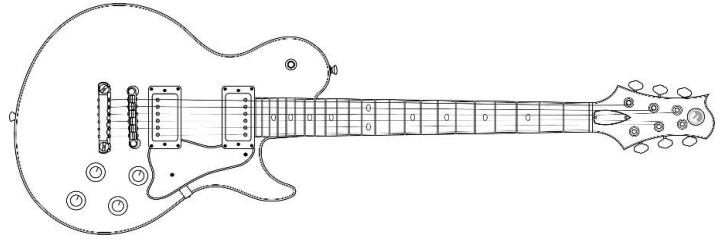

*表示価格は全て 税抜き価格 / 税込み価格 となります * All listed prices are before tax / tax-included.

① Body Top Color / For Spruce Top

Click : ウェブにて各色の詳細がご覧になれます

You can see the details of each color on the website

- ☐ [For Spruce Top / Vintage Yellow Natural](#)
- ☐ [For Spruce Top / STRV](#)
- ☐ [For Spruce Top / Lobster (LBS)](#)
- ☐ [For Spruce Top / SSB](#)
- ☐ [For Spruce Top / CSSB](#)
- ☐ [For Spruce Top / Charcoal (CHC)](#)

② Pickguard

- ☐ **Black 3Ply**
- ☐ Ivory 1Ply

☐ **取り付け有 Mounted**

- ☐ 取り付け無 (付属) Un mounted (ships in the case)

③ Plastic Parts (PU Ring & SW Knob)

- ☐ **Ivory**
- ☐ Black

④ Humbucker / Bobbin Color

- ☐ **Covered**
- ☐ Ivory
- ☐ Black
- ☐ Zebra

⑤ Hardware

- ☐ Silver ¥0 (税込 ¥0)
- ☐ Gold ¥10,000 (税込 ¥11,000)

⑥ Control Knobs

- ☐ HATA Knob · Top Hat - Silver ¥0 (税込 ¥0)
- ☐ HATA Knob · Top Hat - Gold ¥1,000 (税込 ¥1,100)
- ☐ HATA Knob · Top Hat - Black ¥1,000 (税込 ¥1,100)

⑦ Strings

- ☐ **D'Addario 10-46**
- ☐ D'Addario 09-46
- ☐ D'Addario 09-42
- ☐ D'Addario 11-49

⑧ Tuning

- ☐ **Regular (EADGBE)**
- ☐ Drop D (DADGBE)
- ☐ Half step down (D#G#C#F#A#D#)
- ☐ Drop - C# (C#G#C#F#A#D#)
- ☐ One Whole step down (DGCFA#D)
- ☐ Drop - C (CGCFAD)

⑨ Setting

- ☐ **Regular action (弦高・普通)**
- ☐ Higher action (弦高・低め)
- ☐ Lower action (弦高・低め)

Base Price:

¥621,000

(税込 ¥683,100)

Date

Name

Address

Tel

E-Mail

Message

*F.C.G.R. Original Hard Case - Grey Snakeskin Patternが付属します。

*製品の仕様・選択肢・各種金額に関しましては、予告なく変更となる場合がございます

*F.C.G.R. Original Hard Case --Gray Snakeskin Pattern is included.

* Product specifications, options, and prices are subject to change without notice.

RRCH / Standard Style Basic Spec.

Body Wood (Top)	Spruce 2pc	Fret	F.C.G.R. SP-SF-09 WARM / 22F
Body Wood (Back)	Alder 2pc	Fingerboard Radius	305R
Headstock Shape	RR 3+3	Top Position Mark	Oval (6×10) / Abalone with border (メキシコ貝・楕円・枠付)
Machinehead	GOTOH SGV510 & (2)510Z-BL5-C-HAP	Side Position Mark	Dot / Luminlay 3mm - Green w/Black Pipe
Neck / Shape	Premium Grade Mahogany / 60's U-Shape	Pickups (F.C.G.R. Original)	(2) Hybrid HB Type I
Scale	25inc.	Control	1M-Vol. / 1M-Tone / 2Tap Ctr. / 3way Switch
Joint	Set Neck	Bridge	F.C.G.R. Lockable Bridge
Nut / Nut Width	Delrin / 42mm	Neck & Body Finish	N.C. Lacquer · Gloss
Fingerboard	Ebony	Case	F.C.G.R. Original Hard Case - Grey Snakeskin Pattern