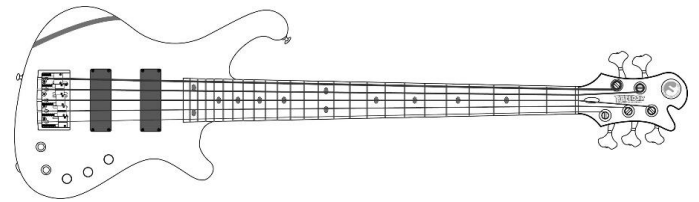

Click : ウェブにて各色の詳細がご覧になれます

You can see the details of each color on the website

1. ☐ [for Maple Top 晩秋 (BAS)](#) ☐ [Vintage Yellow Natural (VYN)](#)
2. ☐ [for Maple Top 瑠璃 (RRI)](#) ☐ [2-Tone Sunburst (2TSB)](#)
3. ☐ [for Maple Top 鴉 (KRS)](#) ☐ [3-Tone Sunburst (3TSB)](#)
4. ☐ [for Maple Top あずき (AZK)](#) ☐ [3-Tone Sunburst Fade (3TSBF)](#)
5. ☐ [*The Hours](#) [ ]
6. ☐ [*響 -Hibiki-](#) [ ]
7. ☐ [*Freedom Drops](#) [ ]

*ご希望のカラー名を記載してください Please enter your desired color name

④ Hardware Color

1. ☐ Silver ¥0 (税込 ¥0)
2. ☐ Gold ¥7,200 (税込 ¥7,920)
3. ☐ Black ¥5,800 (税込 ¥6,380)
4. ☐ Cosmo Black ¥4,300 (税込 ¥4,730)

⑤ Control Knobs

1. ☐ HATA Knob・Flat & Mini Bell - Silver ¥0 (税込 ¥0)
2. ☐ HATA Knob・Flat & Mini Bell - Gold ¥1,000 (税込 ¥1,100)
3. ☐ HATA Knob・Flat & Mini Bell - Black ¥1,000 (税込 ¥1,100)

⑥ Strings

1. ☐ **D'Addario 45-125** ☐ D'Addario 45-125T
2. ☐ D'Addario 45-130 ☐ D'Addario 45-130T
3. ☐ D'Addario 45-135

*High-Cチューニングの際にはお持込となります

* If you want High-C tuning, please bring your own strings.

⑦ Tuning

1. ☐ **Regular (BEADG)** ☐ Half step downtuned (A#D#G#C#F#)
2. ☐ 1 step downtuned (ADGCF) ☐ High C (EADG,Hi-C)

⑧ Setting

1. ☐ **Regular action (弦高・普通)** ☐ Higher action (弦高・低め)
2. ☐ Lower action (弦高・低め)

⑨ Case

1. ☐ Original Gig Case ¥16,000 (税込 ¥17,600)
2. ☐ Original Hard Case - Black Tolex ¥51,000 (税込 ¥56,100)
3. ☐ Original Hard Case - White Tolex ¥51,000 (税込 ¥56,100)
4. ☐ Original Hard Case - Grey Snakeskin Pattern ¥51,000 (税込 ¥56,100)
5. ☐ 付属なし ¥0 (税込 ¥0)

* ケースに関しましては、いずれかお一つまでとさせていただきます

* When ordering a case, please select one or the other (not both)

Base Price:

¥517,000 (税込 ¥568,700)

Date

Name

Address

Tel

E-Mail

Message

* 製品の仕様・選択肢・各種金額に関しましては、予告なく変更となる場合がございます

* Product specifications, options, and prices are subject to change without notice.

Dulake Flat-5st. / Standard Style Basic Spec.

Body (Top)	Standard Grade Figured Maple 2pc / Wenge	Side Position Mark (Rosewood)	Luminlay 3mm ・ Green
Neck / Shape	Maple / U-Shape	Side Position Mark (Maple)	Luminlay 3mm ・ Green w/Black Pipe
Scale	34inc.	Machinehead	GOTOH GB350-2L3R
Joint	Arimizo & One Point Joint	Pickups (F.C.G.R. Original)	Dulake HB 18mm Pitch Set
Nut / Nut Width	Real Carbon / 46mm	Control1	2Vol, 1Tone (Push:Active / Pull:Passive)
Fret	F.C.G.R. SP-SF-09 WARM / 24F	Control2	Treble, Bass
Fingerboard Radius	400R	Bridge	GOTOH 404BO-5 (18mm Pitch)
Top Position Mark (Rosewood)	Abalone Oval with border (メキシコ貝・枠付・楕円)	Neck Finish	Poly ・ Full Flat - Thin Skin Finish
Top Position Mark (Maple)	White shell Oval with border (白蝶貝・枠付・楕円)	Neck Color	Natural
		Body Finish	Poly ・ Gloss