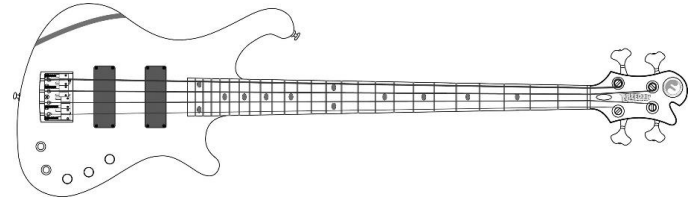

1. ☐ Alder 2pc ¥0 (税込 ¥0)
2. ☐ L.W. Ash 2pc ¥10,000 (税込 ¥11,000)

② Fingerboard

1. ☐ Rosewood (Flat) ☐ Laminated Maple

③ Body Color / For Standard Grade Maple Top

Click : ウェブにて各色の詳細をご覧になれます

You can see the details of each color on the website

1. ☐ for Maple Top 晩秋 (BAS) ☐ Vintage Yellow Natural (VYN)
2. ☐ for Maple Top 瑠璃 (RRI) ☐ 2-Tone Sunburst (2TSB)
3. ☐ for Maple Top 鴉 (KRS) ☐ 3-Tone Sunburst (3TSB)
4. ☐ for Maple Top あずき (AZK) ☐ 3-Tone Sunburst Fade (3TSBF)
5. ☐ *The Hours 【 】
6. ☐ *響 -Hibiki- 【 】
7. ☐ *Freedom Drops 【 】

*ご希望のカラー名を記載してください Please enter your desired color name

④ Hardware Color

1. ☐ Silver ¥0 (税込 ¥0)
2. ☐ Gold ¥7,200 (税込 ¥7,920)
3. ☐ Black ¥5,800 (税込 ¥6,380)
4. ☐ Cosmo Black ¥4,300 (税込 ¥4,730)

⑤ Control Knobs

1. ☐ HATA Knob・Flat & Mini Bell - Silver ¥0 (税込 ¥0)
2. ☐ HATA Knob・Flat & Mini Bell - Gold ¥1,000 (税込 ¥1,100)
3. ☐ HATA Knob・Flat & Mini Bell - Black ¥1,000 (税込 ¥1,100)

⑥ Strings

1. ☐ D'Addario 45-105 ☐ D'Addario 45-100
2. ☐ D'Addario 50-105 ☐

⑦ Tuning

1. ☐ Regular (EADG) ☐ Half step downtuned (D#G#C#F#)
2. ☐ Drop D (DADG) ☐ Drop - C# (C#G#C#F#)
3. ☐ 1 step downtuned (DGCF)

⑧ Setting

1. ☐ Regular action (弦高・普通) ☐ Higher action (弦高・低め)
2. ☐ Lower action (弦高・低め)

⑨ Case

1. ☐ Original Gig Case ¥16,000 (税込 ¥17,600)
2. ☐ Original Hard Case - Black Tolex ¥51,000 (税込 ¥56,100)
3. ☐ Original Hard Case - White Tolex ¥51,000 (税込 ¥56,100)
4. ☐ Original Hard Case - Grey Snakeskin Pattern ¥51,000 (税込 ¥56,100)
5. ☐ 付属なし ¥0 (税込 ¥0)

* ケースに関しましては、いずれかお一つまでとさせていただきます When ordering a case, please select one or the other (not both)

Base Price:

¥495,000 (税込 ¥544,500)

Date

Name

Address

Tel

E-Mail

Message

*製品の仕様・選択肢・各種金額に関しましては、予告なく変更となる場合がございます

* Product specifications, options, and prices are subject to change without notice.

Dulake Flat-4st. / Standard Style Basic Spec.

Body (Top)	Standard Grade Figured Maple 2pc / Wenge	Side Position Mark (Rosewood)	Luminlay 3mm ・ Green
Neck / Shape	Maple / Fat U-Shape	Side Position Mark (Maple)	Luminlay 3mm ・ Green w/Black Pipe
Scale	34inc.	Machinehead	GOTOH GB350-2L2R
Joint	Arimizo & One Point Joint	Pickups (F.C.G.R. Original)	Dulake HB 19mm Pitch Set
Nut / Nut Width	Real Carbon / 39mm	Control1	2Vol, 1Tone (Push:Active / Pull:Passive)
Fret	F.C.G.R. SP-SF-09 WARM / 24F	Control2	Treble, Bass
Fingerboard Radius	400R	Bridge	GOTOH 404BO-4 (19mm Pitch)
Top Position Mark (Rosewood)	Abalone Oval with border (メキシコ貝・枠付・楕円)	Neck Finish	Poly ・ Full Flat - Thin Skin Finish
Top Position Mark (Maple)	White shell Oval with border (白蝶貝・枠付・楕円)	Neck Color	Natural
		Body Finish	Poly ・ Gloss