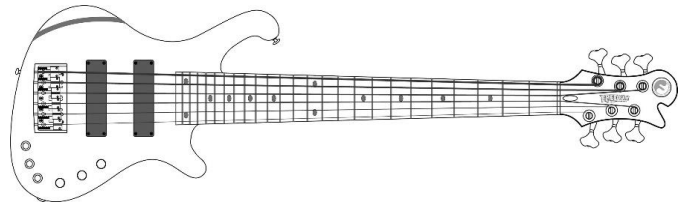

1. ☐ [for Maple Top 晩秋 (BAS)](#)   ☐ [Vintage Yellow Natural (VYN)](#)
2. ☐ [for Maple Top 瑠璃 (RRI)](#)   ☐ [2-Tone Sunburst (2TSB)](#)
3. ☐ [for Maple Top 鴉 (KRS)](#)   ☐ [3-Tone Sunburst (3TSB)](#)
4. ☐ [for Maple Top あずき (AZK)](#)   ☐ [3-Tone Sunburst Fade (3TSBF)](#)
5. ☐ [*The Hours](#)   【   】
6. ☐ [*響 -Hibiki-](#)   【   】
7. ☐ [*Freedom Drops](#)   【   】

*ご希望のカラー名を記載してください Please enter your desired color name

② Hardware Color

1. ☐ Silver   ¥0 (税込 ¥0)
2. ☐ Gold   ¥7,200 (税込 ¥7,920)
3. ☐ Black   ¥5,800 (税込 ¥6,380)
4. ☐ Cosmo Black   ¥4,300 (税込 ¥4,730)

③ Control Knobs

1. ☐ HATA Knob ・ Flat & Mini Bell - Silver   ¥0 (税込 ¥0)
2. ☐ HATA Knob ・ Flat & Mini Bell - Gold   ¥1,000 (税込 ¥1,100)
3. ☐ HATA Knob ・ Flat & Mini Bell - Black   ¥1,000 (税込 ¥1,100)

④ Tuning

1. ☐ **Regular (BEADGC)**   ☐ 1 step downtuned (ADGCFB ♭)
2. ☐ Half step downtuned (A#D#G#C#F#B)

⑤ Setting

1. ☐ **Regular action (弦高・普通)**   ☐ Higher action (弦高・低め)
2. ☐ Lower action (弦高・低め)

使用弦について…

* 「D'Addario 032-130」が基本仕様となります

* その他のゲージやメーカーの弦をご希望の場合はお持ち込みとなります

* 弦をお持ち込みの場合は、2セットをご用意ください

About strings …

* D'Addario 032-130" is the basic specification

* If you wish to use other gauges or strings from manufacturers, please bring them with you.

* If you bring your own strings, please prepare two sets.

⑥ Case

1. ☐ Original Gig Case   ¥16,000 (税込 ¥17,600)
2. ☐ 付属なし   ¥0 (税込 ¥0)

* ケースに関しましては、お一つまでとさせていただきます

* 6弦モデルのオリジナルハードケースをご希望の場合は別途お見積りとなります(特注)

* When ordering a case, please select one or the other (not both)

* If you would like the original hard case of the 6-string model, it will be custom-made.

Base Price:

¥585,000

(税込 ¥643,500)

Date

Name

Address

Tel

E-Mail

Message

* 製品の仕様・選択肢・各種金額に関しましては、予告なく変更となる場合がございます

* Product specifications, options, and prices are subject to change without notice.

Dulake Flat-6st. / Standard Style Basic Spec.

Body (Top)	Standard Grade Figured Maple 2pc / Wenge	Machinehead	GOTOH RES-O-LITE GB350
Body (Back)	Mahogany 2pc	Pickups (F.C.G.R. Original)	Dulake 6st. HB 18mm Pitch Set
Neck / Shape	Mahogany & Maple 5pc / U-Shape	Control1	2Vol, 1Tone (Push:Active / Pull:Passive)
Scale	34inc.	Control2	Treble, Middle, Bass
Joint	Arimizo & One Point Joint	Bridge	GOTOH 404BO-6 (18mm Pitch)
Nut / Nut Width	Real Carbon / 55mm	Neck Finish	Poly ・ Full Flat - Thin Skin Finish
Fret	F.C.G.R. SP-SF-09 WARM / 24F	Neck Color	Natural
Fingerboard Radius	550R	Body Finish	Poly ・ Half Flat - Thin Skin Finish
Top Position Mark	Abalone Oval with border (メキシコ貝・枠付・楕円)		
Side Position Mark	Luminlay 3mm ・ Green