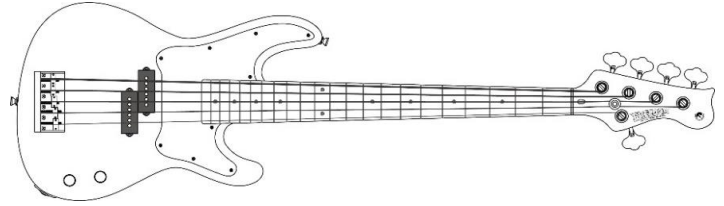

Blowzer-5st.

*表示価格は全て 税抜き価格 / 税込み価格 となります * All listed prices are before tax / tax-included.

① Body Wood

1. ☐ Alder 2pc ¥0 (税込 ¥0)
2. ☐ L.W. Ash 2pc ¥10,000 (税込 ¥11,000)

② Fingerboard

1. ☐ Rosewood (Flat) ☐ Laminated Maple

③ Body Color

☞ Click : ウェブにて各色の詳細がご覧になれます

☞ Click : You can see the details of each color on the website

1. ☐ [☞ The Monsters](#) 【 ☐ 】
2. ☐ [☞ The Blacks](#) 【 ☐ 】
3. ☐ [☞ Traditional / Monotone](#) 【 ☐ 】
4. ☐ [☞ Traditional / Metallic](#) 【 ☐ 】

*弊社カラーチャートの各シリーズから選択の上、カラー名を記入してください

* Please select from each series of our color chart and enter the color name.

④ Pickguard

1. ☐ Black 1Ply - Non-Tapered ☐ White 3Ply - Tapered
2. ☐ Black, matte 1Ply - Non-Tapered ☐ Parchment 3Ply - Tapered
3. ☐ White 1Ply - Non-Tapered ☐ Mint Green 3Ply - Tapered
4. ☐ Aged White 1Ply - Non-Tapered ☐ Black 3Ply - Tapered
5. ☐ F-Tortoiseshell 4Ply - Tapered

⑤ Hardware Color

1. ☐ Silver ¥0 (税込 ¥0)
2. ☐ Gold ¥10,000 (税込 ¥11,000)
3. ☐ Black ¥7,200 (税込 ¥7,920)

⑥ Strings

1. ☐ **D'Addario 45-125T** ☐ D'Addario 45-130T
2. ☐ D'Addario 45-130 ☐ D'Addario 45-135

*High-Cチューニングの際にはお持込となります

* If you want High-C tuning, please bring your own strings.

⑦ Tuning

1. ☐ **Regular (BEADG)** ☐ Half step downtuned (A#D#G#C#F#)
2. ☐ 1 step downtuned (ADGCF) ☐ High C (EADG,Hi-C)

⑧ Setting

1. ☐ **Regular action (弦高・普通)** ☐ Higher action (弦高・低め)
2. ☐ Lower action (弦高・低め)

⑨ Case

1. ☐ Original Gig Case ¥16,000 (税込 ¥17,600)
2. ☐ 付属なし ¥0 (税込 ¥0)

*ケースに関しましては、いずれかお一つまでとさせていただきます

* When ordering a case, please select one or the other (not both)

Base Price:

¥339,000

(税込 ¥372,900)

Date

Name

Address

Tel

E-Mail

Message

* 製品の仕様・選択肢・各種金額に関しましては、予告なく変更となる場合がございます

* Product specifications, options, and prices are subject to change without notice.

Blowzer 5st. / Standard Style Basic Spec.

Neck / Shape	Maple / U-Shape	Top Position Mark (Rosewood)	Pearloid Dot
Scale	34inc.	Top Position Mark (Maple)	Black Dot
Joint	Bolt on 4-Point Joint / Bush / Heelless Cut	Side Position Mark (Rosewood)	Luminlay 3mm ・ Green
Nut / Nut Width	Silicone Oiled Bone / 46mm	Side Position Mark (Maple)	Luminlay 3mm ・ Green w/Black Pipe
Fret	F.C.G.R. SP-SF-06 WARM / 21F	Pickups (F.C.G.R. Original)	5st PB
Fingerboard Radius	305R	Control	1Vol. / 1Tone
Machinehead	GOTOH GB528-4L1R	Bridge	Freedom Original Bass Bridge 5st. (19mm Pitch)
		Neck Finish / Color	Poly ・ Full Flat - Thin Skin Finish / Natural
		Body Finish	Poly ・ Gloss