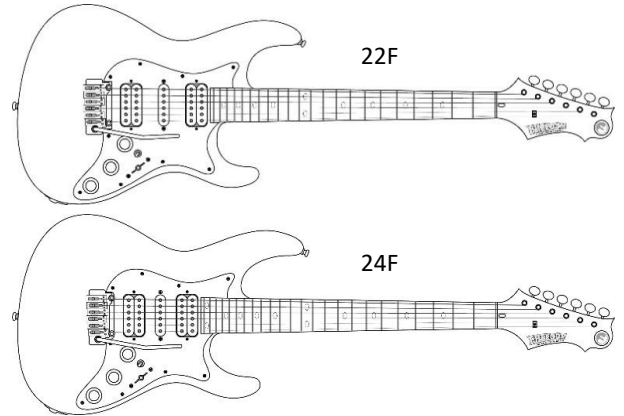

*弊社カラーチャートの各シリーズから選択の上、カラー名を記入してください

* Please select from each series of our color chart and enter the color name.

⑥ Pickguard

1. ☐ Black 1Ply - Non-Tapered   ☐ White 3Ply - Tapered
   ☐ Black, matte 1Ply - Non-Tapered   ☐ Parchment 3Ply - Tapered
   ☐ White 1Ply - Non-Tapered   ☐ Mint Green 3Ply - Tapered
   ☐ Aged White 1Ply - Non-Tapered   ☐ Black 3Ply - Tapered
   ☐ F-Tortoiseshell 4Ply - Tapered

⑦ Humbucker / Bobbin Color

1. ☐ Ivory   ☐ Zebra
   ☐ Black   *カバードはCustom Styleとなります

⑧ Plastic Parts (Single Coil PU Cover & Control / Switch Knobs)

1. ☐ White   ☐ Parchment
   ☐ Aged White   ☐ Black

⑨ Hardware

1. ☐ Silver   ¥0 (税込 ¥0)
   ☐ Gold   ¥10,000 (税込 ¥11,000)
   ☐ Black   ¥7,200 (税込 ¥7,920)

*ハードウェアカラーがブラックの場合、「ミニスイッチ」はシルバーとなります

*If the hardware color is black, the "mini switch" is silver

⑩ Strings

1. ☐ **D'Addario 09-46 (Basic Spec.)**   ☐ D'Addario 09-42
   ☐ D'Addario 10-46   ☐ D'Addario 11-49

⑪ Tuning

1. ☐ **Regular (EADGBE)**   ☐ Half step downtuned (D#G#C#F#A#D#)
   ☐ Drop D (DADGBE)   ☐ Drop - C# (C#G#C#F#A#D#)

⑫ Setting

1. ☐ **Regular action (弦高・普通)**   ☐ Higher action (弦高・低め)
   ☐ Lower action (弦高・低め)

⑬ Case

1. ☐ Original Gig Case   ¥15,000 (税込 ¥16,500)
   ☐ Original Hard Case - Black Tolex   ¥51,000 (税込 ¥56,100)
   ☐ Original Hard Case - White Tolex   ¥51,000 (税込 ¥56,100)
   ☐ Original Hard Case - Grey Snakeskin Pattern   ¥51,000 (税込 ¥56,100)
   ☐ 付属なし   ¥0 (税込 ¥0)

* ケースに関しましては、いずれかお一つまでとさせていただきます

* When ordering a case, please select one or the other (not both)

Base Price:

¥390,000

(税込 ¥429,000)

Date _____

Name _____

Address _____

Tel _____

E-Mail _____

Message

* 製品の仕様・選択肢・各種金額に関しましては、予告なく変更となる場合がございます

* Product specifications, options, and prices are subject to change without notice.

Hydra Classic / Standard Style Basic Spec.

Neck / Shape	Maple / U-Shape	Side Position Mark (Rosewood)	Luminlay 3mm ・ Green
Scale	25inc.	Side Position Mark (Maple)	Luminlay 3mm ・ Green w/Black Pipe
Joint	Arimizo & One Point Joint	Pickups (F.C.G.R. Original)	(2) Hybrid HB Type I (1) WTA-ST01
Nut / Nut Width	Silicone Oiled Bone / 42mm	Control 1	1Vol. / 1Tone / 1Tap Ctr. (Push/Push)
Fret	F.C.G.R. SP-SF-05 WARM	Control 2	Mini Switch (SSS⇄HSH) / 5way Switch
Fingerboard Radius	280R	Bridge	Wilkinson VG-300
Machinehead	GOTOH SDS510-05M-HAPM	Neck Finish / Color	N.C. Lacquer ・ Half Flat - Thin Skin Finish
Top Position Mark (Rosewood)	Abalone Oval (メキシコ貝・枠無し・楕円)	Neck Color	VYN1
Top Position Mark (Maple)	Black shell Oval (黒蝶貝・枠無し・楕円)	Body Finish	Poly ・ Gloss