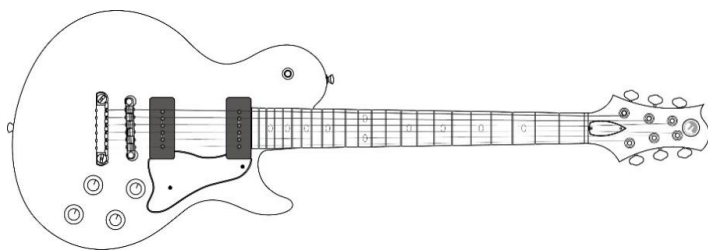

*表示価格は全て 税抜き価格 / 税込み価格 となります * All listed prices are before tax / tax-included.

① Color

☞ Click : ウェブにて各色の詳細をご覧になれます

You can see the details of each color on the website

- ☐ [☞ 2 Tone Sunburst (2TSB)](#)
- ☐ [☞ Black Transparent](#)
- ☐ [☞ VYN Transparent](#)

② Pickguard

- ☐ Black 1Ply - Non-Tapered
- ☐ Black, matte 1Ply - Non-Tapered
- ☐ White 1Ply - Non-Tapered
- ☐ Aged White 1Ply - Non-Tapered
- ☐ White 3Ply - Tapered
- ☐ Parchment 3Ply - Tapered
- ☐ Mint Green 3Ply - Tapered
- ☐ Black 3Ply - Tapered
- ☐ F-Tortoiseshell 4Ply - Tapered

- ☐ 取り付け無し (付属) *上記から種類をお選び下さい
  un mounted (ships in the case) *Please choose a type

③ Plastic Parts (PU Ring & SW Knob)

- ☐ Black
- ☐ Ivory

④ F-90 Soapbar / PU Cover

- ☐ Black
- ☐ Ivory

⑤ Hardware

- ☐ Silver ¥0 (税込 ¥0)
- ☐ Gold ¥10,000 (税込 ¥11,000)

⑥ Control Knobs

- ☐ HATA Knob · Top Hat - Silver ¥0 (税込 ¥0)
- ☐ HATA Knob · Top Hat - Gold ¥1,000 (税込 ¥1,100)
- ☐ HATA Knob · Top Hat - Black ¥1,000 (税込 ¥1,100)

⑦ Strings

- ☐ **D'Addario 10-46**
- ☐ D'Addario 09-46
- ☐ D'Addario 09-42
- ☐ D'Addario 11-49

⑧ Tuning

- ☐ **Regular (EADGBE)**
- ☐ Drop D (DADGBE)
- ☐ Half step down (D#G#C#F#A#D#)
- ☐ Drop - C# (C#G#C#F#A#D#)
- ☐ One Whole step down (DGCADF)
- ☐ Drop - C (CGCFAD)

⑨ Setting

- ☐ **Regular action (弦高・普通)**
- ☐ Higher action (弦高・低め)
- ☐ Lower action (弦高・低め)

Base Price:

¥428,000 (税込 ¥470,800)

Date

Name

Address

Tel

E-Mail

Message

*F.C.G.R. Original Hard Case - Grey Snakeskin Patternが付属します。

*製品の仕様・選択肢・各種金額に関しましては、予告なく変更となる場合がございます

*F.C.G.R. Original Hard Case - Gray Snakeskin Pattern is included.

* Product specifications, options, and prices are subject to change without notice.

RRS / Standard Style Basic Spec.

Body Wood	Mahogany 2pc	Fingerboard Radius	305R
Headstock Shape	RR 3+3	Top Position Mark	Oval (6×10) / Pearloid (楕円)
Machinehead	GOTOH SD510-06M-HAP	Side Position Mark	Dot / Luminlay 3mm - Green
Neck / Shape	Mahogany / 60's U-Shape	Pickups (F.C.G.R. Original)	(2)F-90
Scale	25inc.	Control	2Vol. / 2Tone / 3way Switch
Joint	Set Neck	Bridge	F.C.G.R. Lockable Bridge
Nut / Nut Width	Delrin / 42mm	Neck & Body Finish	N.C. Lacquer · Gloss
Fingerboard	Rosewood	Case	F.C.G.R. Original Hard Case - Grey Snakeskin Pattern
Fret	F.C.G.R. SP-SF-09 WARM / 22F