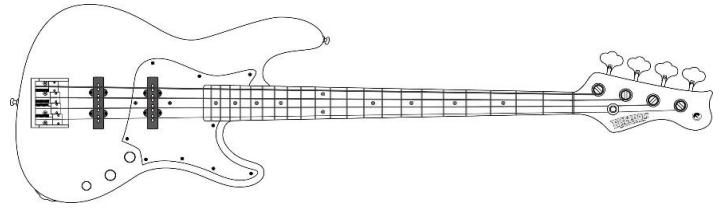

Anthra-4st.

*表示価格は全て 税抜き価格 / 税込み価格 となります * All listed prices are before tax / tax-included.

① Body Wood

1. ☐ Alder 2pc ☐ L.W. Ash 2pc

② Fingerboard

1. ☐ Rosewood (Flat) ☐ Laminated Maple

③ Body Color

1. ☐ Timor Blue (TMB) ☐ Off White (OWH)
   ☐ Wine (WIN) ☐ Shadow Black (SDB)

④ Pickguard

1. ☐ Black 1Ply - Non-Tapered ☐ White 3Ply - Tapered
   ☐ Black, matte 1Ply - Non-Tapered ☐ Parchment 3Ply - Tapered
   ☐ White 1Ply - Non-Tapered ☐ Mint Green 3Ply - Tapered
   ☐ Aged White 1Ply - Non-Tapered ☐ Black 3Ply - Tapered
   ☐ F-Tortoiseshell 4Ply - Tapered

⑤ Hardware Color

1. ☐ Silver ¥0 (税込 ¥0)
   ☐ Gold ¥10,000 (税込 ¥11,000)
   ☐ Black ¥7,200 (税込 ¥7,920)

⑥ Strings

1. ☐ **D'Addario 45-105** ☐ D'Addario 45-100
   ☐ D'Addario 50-105 ☐

⑦ Tuning

1. ☐ **Regular (EADG)** ☐ Half step downtuned (D#G#C#F#)
   ☐ Drop D (DADG) ☐ Drop - C# (C#G#C#F#)
   ☐ 1 step downtuned (DGCF)

⑧ Setting

1. ☐ **Regular action (弦高・普通)** ☐ Higher action (弦高・低め)
   ☐ Lower action (弦高・低め)

⑨ Case

1. ☐ Original Gig Case ¥16,000 (税込 ¥17,600)
   ☐ Original Hard Case - Black Tolex ¥51,000 (税込 ¥56,100)
   ☐ Original Hard Case - White Tolex ¥51,000 (税込 ¥56,100)
   ☐ Original Hard Case - Grey Snakeskin Pattern ¥51,000 (税込 ¥56,100)
   ☐ 付属なし ¥0 (税込 ¥0)

* ケースに関しましては、いずれかお一つまでとさせていただきます

* When ordering a case, please select one or the other (not both)

Base Price:

¥268,000

(税込 ¥294,800)

Date

Name

Address

Tel

E-Mail

Message

* 製品の仕様・選択肢・各種金額に関しましては、予告なく変更となる場合がございます

* Product specifications, options, and prices are subject to change without notice.

Anthra 4st. / Standard Style Basic Spec.

Neck / Shape	Maple / U-Shape	Side Position Mark (Rosewood)	Luminlay 3mm ・ Green
Scale	34in	Side Position Mark (Maple)	Luminlay 3mm ・ Green w/Black Pipe
Joint	Bolt on 4-Point Joint / Bush	Pickups (F.C.G.R. Original)	Bell Bottom 19mm Pitch Set
Nut / Nut Width	Silicone Oiled Bone / 38mm	Control	2Vol. / 1Tone
Fret	F.C.G.R. SP-SF-06 WARM / 21F	Bridge	F.C.G.R. Original 19mm Pitch
Fingerboard Radius	280R	Neck Finish / Color	Poly ・ Half Flat - Thin Skin Finish / Natural
Machinehead	GOTOH GB9	Body Finish	Poly ・ Half Flat - Thin Skin Finish
Top Position Mark (Rosewood)	Pearloid Dot		
Top Position Mark (Maple)	Black Dot