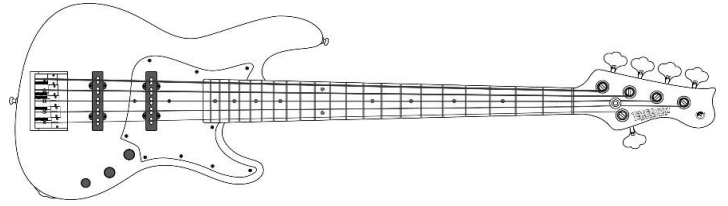

Anthra-5st.

*表示価格は全て 税抜き価格 / 税込み価格 となります * All listed prices are before tax / tax-included.

① Body Wood

1. ☐ Alder 2pc ☐ L.W. Ash 2pc

② Fingerboard

1. ☐ Rosewood (Flat) ☐ Laminated Maple

③ Body Color

1. ☐ Timor Blue (TMB) ☐ Off White (OWH)
   ☐ Wine (WIN) ☐ Shadow Black (SDB)

④ Pickguard

1. ☐ Black 1Ply - Non-Tapered ☐ White 3Ply - Tapered
   ☐ Black, matte 1Ply - Non-Tapered ☐ Parchment 3Ply - Tapered
   ☐ White 1Ply - Non-Tapered ☐ Mint Green 3Ply - Tapered
   ☐ Aged White 1Ply - Non-Tapered ☐ Black 3Ply - Tapered
   ☐ F-Tortoiseshell 4Ply - Tapered

⑤ Hardware Color

1. ☐ Silver ¥0 (税込 ¥0)
   ☐ Gold ¥10,000 (税込 ¥11,000)
   ☐ Black ¥7,200 (税込 ¥7,920)

⑥ Strings

1. ☐ **D'Addario 45-125T** ☐ D'Addario 45-130T
   ☐ D'Addario 45-130 ☐ D'Addario 45-135

*High-Cチューニングの際にはお持込となります

* If you want High-C tuning, please bring your own strings.

⑦ Tuning

1. ☐ **Regular (BEADG)** ☐ Half step downtuned (A#D#G#C#F#)
   ☐ 1 step downtuned (ADGCF) ☐ High C (EADG,Hi-C)

⑧ Setting

1. ☐ **Regular action (弦高・普通)** ☐ Higher action (弦高・低め)
   ☐ Lower action (弦高・低め)

⑨ Case

1. ☐ Original Gig Case ¥16,000 (税込 ¥17,600)
   ☐ Original Hard Case - Black Tolex ¥51,000 (税込 ¥56,100)
   ☐ Original Hard Case - White Tolex ¥51,000 (税込 ¥56,100)
   ☐ Original Hard Case - Grey Snakeskin Pattern ¥51,000 (税込 ¥56,100)
   ☐ 付属なし ¥0 (税込 ¥0)

* ケースに関しましては、いずれかお一つまでとさせていただきます

* When ordering a case, please select one or the other (not both)

Base Price:

¥308,000

(税込 ¥338,800)

Date

Name

Address

Tel

E-Mail

Message

* 製品の仕様・選択肢・各種金額に関しましては、予告なく変更となる場合がございます

* Product specifications, options, and prices are subject to change without notice.

Anthra 5st. / Standard Style Basic Spec.

Neck / Shape	Maple / U-Shape	Side Position Mark (Rosewood)	Luminlay 3mm ・ Green
Scale	34in	Side Position Mark (Maple)	Luminlay 3mm ・ Green w/Black Pipe
Joint	Bolt on 4-Point Joint / Bush	Pickups (F.C.G.R. Original)	5st JB 19mm Pitch Set
Nut / Nut Width	Silicone Oiled Bone / 46mm	Control	2Vol. / 1Tone
Fret	F.C.G.R. SP-SF-06 WARM / 21F	Bridge	F.C.G.R. Original 19mm Pitch
Fingerboard Radius	305R	Neck Finish / Color	Poly ・ Half Flat - Thin Skin Finish / Natural
Machinehead	GOTOH GB528-4L1R	Body Finish	Poly ・ Half Flat - Thin Skin Finish
Top Position Mark (Rosewood)	Pearloid Dot		
Top Position Mark (Maple)	Black Dot