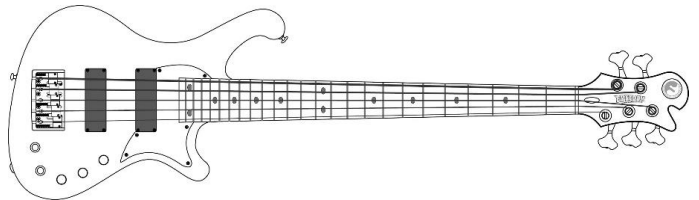

*弊社カラーチャートの各シリーズから選択の上、カラー名を記入してください

* Please select from each series of our color chart and enter the color name.

④ Pickguard

1. ☐ Black 1Ply - Non-Tapered ☐ White 3Ply - Tapered
2. ☐ Black, matte 1Ply - Non-Tapered ☐ Parchment 3Ply - Tapered
3. ☐ White 1Ply - Non-Tapered ☐ Mint Green 3Ply - Tapered
4. ☐ Aged White 1Ply - Non-Tapered ☐ Black 3Ply - Tapered
5. ☐ F-Tortoiseshell 4Ply - Tapered

⑤ Hardware Color

1. ☐ Silver ¥0 (税込 ¥0)
2. ☐ Gold ¥7,200 (税込 ¥7,920)
3. ☐ Black ¥5,800 (税込 ¥6,380)
4. ☐ Cosmo Black ¥4,300 (税込 ¥4,730)

⑥ Control Knobs

1. ☐ HATA Knob ・ Flat & Mini Bell - Silver ¥0 (税込 ¥0)
2. ☐ HATA Knob ・ Flat & Mini Bell - Gold ¥1,000 (税込 ¥1,100)
3. ☐ HATA Knob ・ Flat & Mini Bell - Black ¥1,000 (税込 ¥1,100)

⑦ Strings

1. ☐ **D'Addario 45-125** ☐ D'Addario 45-125T
2. ☐ D'Addario 45-130 ☐ D'Addario 45-130T
3. ☐ D'Addario 45-135

* High-Cチューニングの際にはお持込となります

* If you want High-C tuning, please bring your own strings.

⑧ Tuning

1. ☐ **Regular (BEADG)** ☐ Half step downtuned (A#D#G#C#F#)
2. ☐ 1 step downtuned (ADGCF) ☐ High C (EADG,Hi-C)

⑨ Setting

1. ☐ **Regular action (弦高・普通)** ☐ Higher action (弦高・低め)
2. ☐ Lower action (弦高・低め)

⑩ Case

1. ☐ Original Gig Case ¥16,000 (税込 ¥17,600)
2. ☐ Original Hard Case - Black Tolex ¥51,000 (税込 ¥56,100)
3. ☐ Original Hard Case - White Tolex ¥51,000 (税込 ¥56,100)
4. ☐ Original Hard Case - Grey Snakeskin Pattern ¥51,000 (税込 ¥56,100)
5. ☐ 付属なし ¥0 (税込 ¥0)

* ケースに関しましては、いずれかお一つまでとさせていただきます

* When ordering a case, please select one or the other (not both)

Base Price:

¥468,000 (税込 ¥514,800)

Date

Name

Address

Tel

E-Mail

Message

* 製品の仕様・選択肢・各種金額に関しましては、予告なく変更となる場合がございます

* Product specifications, options, and prices are subject to change without notice.

Dulake Libero-5st. / Standard Style Basic Spec.

Neck / Shape	Maple / U-Shape	Machinehead	GOTOH GB350-2L3R
Scale	34inc.	Pickups (F.C.G.R. Original)	Dulake HB 18mm Pitch Set
Joint	Arimizō & One Point Joint	Control1	2Vol, 1Tone (Push:Active / Pull:Passive)
Nut / Nut Width	Real Carbon / 46mm	Control2	Treble, Bass
Fret	F.C.G.R. SP-SF-09 WARM / 24F	Bridge	GOTOH 404BO-5 (18mm Pitch)
Fingerboard Radius	400R	Neck Finish	Poly ・ Full Flat - Thin Skin Finish
Top Position Mark (Rosewood)	Abalone Oval (メキシコ貝・枠無し・楕円)	Neck Color	Natural
Top Position Mark (Maple)	Black shell Oval (黒蝶貝・枠無し・楕円)	Body Finish	Poly ・ Gloss
Side Position Mark (Rosewood)	Luminlay 3mm ・ Green		
Side Position Mark (Maple)	Luminlay 3mm ・ Green w/Black Pipe