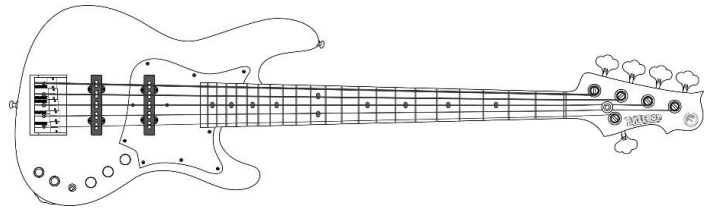

1. ☐ [The Monsters](#) 【 ☐ 】
2. ☐ [The Blacks](#) 【 ☐ 】
3. ☐ [Traditional / Monotone](#) 【 ☐ 】
4. ☐ [Traditional / Metallic](#) 【 ☐ 】

*弊社カラーチャートの各シリーズから選択の上、カラー名を記入してください

* Please select from each series of our color chart and enter the color name.

④ Pickguard

1. ☐ Black 1Ply - Non-Tapered ☐ White 3Ply - Tapered
2. ☐ Black, matte 1Ply - Non-Tapered ☐ Parchment 3Ply - Tapered
3. ☐ White 1Ply - Non-Tapered ☐ Mint Green 3Ply - Tapered
4. ☐ Aged White 1Ply - Non-Tapered ☐ Black 3Ply - Tapered
5. ☐ F-Tortoiseshell 4Ply - Tapered

⑤ Hardware Color

1. ☐ Silver ¥0 (税込 ¥0)
2. ☐ Gold ¥10,000 (税込 ¥11,000)
3. ☐ Black ¥7,200 (税込 ¥7,920)

⑥ Control Knobs

1. ☐ HATA Knob ・ Flat & Mini Bell - Silver ¥0 (税込 ¥0)
2. ☐ HATA Knob ・ Flat & Mini Bell - Gold ¥1,000 (税込 ¥1,100)
3. ☐ HATA Knob ・ Flat & Mini Bell - Black ¥1,000 (税込 ¥1,100)

⑦ Strings

1. ☐ **D'Addario 45-125T** ☐ D'Addario 45-130T
2. ☐ D'Addario 45-130 ☐ D'Addario 45-135

* High-Cチューニングの際にはお持込となります

* If you want High-C tuning, please bring your own strings.

⑧ Tuning

1. ☐ **Regular (BEADG)** ☐ Half step downtuned (A#D#G#C#F#)
2. ☐ 1 step downtuned (ADGCF) ☐ High C (EADG,Hi-C)

⑨ Setting

1. ☐ **Regular action (弦高・普通)** ☐ Higher action (弦高・低め)
2. ☐ Lower action (弦高・低め)

⑩ Case

1. ☐ Original Gig Case ¥16,000 (税込 ¥17,600)
2. ☐ Original Hard Case - Black Tolex ¥51,000 (税込 ¥56,100)
3. ☐ Original Hard Case - White Tolex ¥51,000 (税込 ¥56,100)
4. ☐ Original Hard Case - Grey Snakeskin Pattern ¥51,000 (税込 ¥56,100)
5. ☐ 付属なし ¥0 (税込 ¥0)

* ケースに関しましては、いずれか一つまでとさせていただきます

* When ordering a case, please select one or the other (not both)

Base Price:

¥455,000 (税込 ¥500,500)

Date

Name

Address

Tel

E-Mail

Message

* 製品の仕様・選択肢・各種金額に関しましては、予告なく変更となる場合がございます

* Product specifications, options, and prices are subject to change without notice.

Rhino 5st. / Standard Style Basic Spec.

Neck / Shape	Maple / U-Shape
Scale	34inc.
Joint	Arimizo & One Point Joint
Nut / Nut Width	Silicone Oiled Bone / 46mm
Fret	F.C.G.R. SP-SF-06 WARM / 21F
Fingerboard Radius	305R
Machinehead	GOTOH GB528-4L1R
Top Position Mark (Rosewood)	Abalone Oval (メキシコ貝・枠無し・楕円)
Top Position Mark (Maple)	Black shell Oval (黒蝶貝・枠無し・楕円)

Side Position Mark (Rosewood)	Luminlay 3mm ・ Green
Side Position Mark (Maple)	Luminlay 3mm ・ Green w/Black Pipe
Pickups (F.C.G.R. Original)	5st JB 19mm Pitch Set
Control1	2Vol, 1Tone, Treble, Bass
Control2	1Mini SW (Active/Passive)
Bridge	F.C.G.R. Original 19mm Pitch
Neck Finish	N.C. Lacquer ・ Half Flat - Thin Skin Finish
Neck Color	VYN1
Body Finish	Poly ・ Gloss