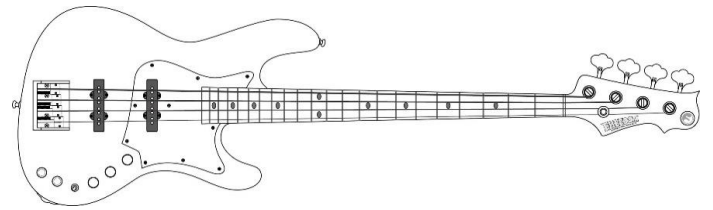

③ Body Color

☞ Click : ウェブにて各色の詳細がご覧になれます

☞ Click : You can see the details of each color on the website

1. ☐ [The Monsters](#) 【 ☐ 】
2. ☐ [The Blacks](#) 【 ☐ 】
3. ☐ [Traditional / Monotone](#) 【 ☐ 】
4. ☐ [Traditional / Metallic](#) 【 ☐ 】

*弊社カラーチャートの各シリーズから選択の上、カラー名を記入してください

* Please select from each series of our color chart and enter the color name.

④ Pickguard

1. ☐ Black 1Ply - Non-Tapered ☐ White 3Ply - Tapered
2. ☐ Black, matte 1Ply - Non-Tapered ☐ Parchment 3Ply - Tapered
3. ☐ White 1Ply - Non-Tapered ☐ Mint Green 3Ply - Tapered
4. ☐ Aged White 1Ply - Non-Tapered ☐ Black 3Ply - Tapered
5. ☐ F-Tortoiseshell 4Ply - Tapered

⑤ Hardware Color

1. ☐ Silver ¥0 (税込 ¥0)
2. ☐ Gold ¥10,000 (税込 ¥11,000)
3. ☐ Black ¥7,200 (税込 ¥7,920)

⑥ Control Knobs

1. ☐ HATA Knob ・ Flat & Mini Bell - Silver ¥0 (税込 ¥0)
2. ☐ HATA Knob ・ Flat & Mini Bell - Gold ¥1,000 (税込 ¥1,100)
3. ☐ HATA Knob ・ Flat & Mini Bell - Black ¥1,000 (税込 ¥1,100)

⑦ Strings

1. ☐ **D'Addario 45-105** ☐ D'Addario 45-100
2. ☐ D'Addario 50-105 ☐

⑧ Tuning

1. ☐ **Regular (EADG)** ☐ Half step downtuned (D#G#C#F#)
2. ☐ Drop D (DADG) ☐ Drop - C# (C#G#C#F#)
3. ☐ 1 step downtuned (DGCF)

⑨ Setting

1. ☐ **Regular action (弦高・普通)** ☐ Higher action (弦高・低め)
2. ☐ Lower action (弦高・低め)

⑩ Case

1. ☐ Original Gig Case ¥16,000 (税込 ¥17,600)
2. ☐ Original Hard Case - Black Tolex ¥51,000 (税込 ¥56,100)
3. ☐ Original Hard Case - White Tolex ¥51,000 (税込 ¥56,100)
4. ☐ Original Hard Case - Grey Snakeskin Pattern ¥51,000 (税込 ¥56,100)
5. ☐ 付属なし ¥0 (税込 ¥0)

* ケースに関しましては、いずれかお一つまでとさせていただきます

* When ordering a case, please select one or the other (not both)

Base Price:

¥413,000 (税込 ¥454,300)

Date

Name

Address

Tel

E-Mail

Message

* 製品の仕様・選択肢・各種金額に関しましては、予告なく変更となる場合がございます

* Product specifications, options, and prices are subject to change without notice.

Rhino 4st. / Standard Style Basic Spec.

Neck / Shape	Maple / U-Shape
Scale	34inc.
Joint	Arimizo & One Point Joint
Nut / Nut Width	Silicone Oiled Bone / 38mm
Fret	F.C.G.R. SP-SF-06 WARM / 21F
Fingerboard Radius	280R
Machinehead	GOTOH GB9
Top Position Mark (Rosewood)	Abalone Oval (メキシコ貝・枠無し・楕円)
Top Position Mark (Maple)	Black shell Oval (黒蝶貝・枠無し・楕円)

Side Position Mark (Rosewood)	Luminlay 3mm ・ Green
Side Position Mark (Maple)	Luminlay 3mm ・ Green w/Black Pipe
Pickups (F.C.G.R. Original)	Bell Bottom 19mm Pitch Set
Control1	2Vol, 1Tone, Treble, Bass
Control2	1Mini SW (Active/Passive)
Bridge	F.C.G.R. Original 19mm Pitch
Neck Finish	N.C. Lacquer ・ Half Flat - Thin Skin Finish
Neck Color	VYN1
Body Finish	Poly ・ Gloss