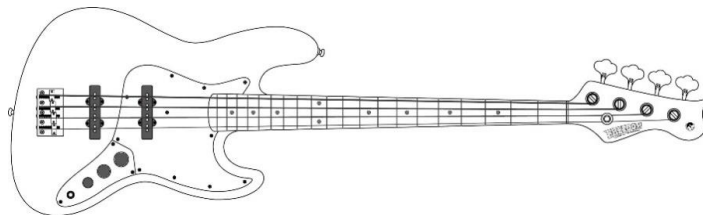

Retro Series JB

*表示価格は全て 税抜き価格 / 税込み価格 となります * All listed prices are before tax / tax-included.

① Body Wood

- ☐ Alder 2pc ¥0 (税込 ¥0)
- ☐ L.W. Ash 2pc ¥10,000 (税込 ¥11,000)

② Fingerboard

- ☐ Rosewood (Flat)
- ☐ Laminated Maple

③ Body Color

- ☐ Black (BLK)
- ☐ 2-Tone Sunburst (2TSB)
- ☐ 3-Tone Sunburst (3TSB)
- ☐ 3-Tone Sunburst Fade (3TSBF)
- ☐ White Blonde 1 (WBLD1)
- ☐ White Blonde 2 (WBLD2)
- ☐ Olympic White (OW)

④ Pickguard

- ☐ Black 1Ply - Non-Tapered
- ☐ Black, matte 1Ply - Non-Tapered
- ☐ White 1Ply - Non-Tapered
- ☐ Aged White 1Ply - Non-Tapered
- ☐ White 3Ply - Tapered
- ☐ Parchment 3Ply - Tapered
- ☐ Mint Green 3Ply - Tapered
- ☐ Black 3Ply - Tapered
- ☐ F-Tortoiseshell 4Ply - Tapered

⑤ Pickups

- ☐ F.C.G.R. JB-Vintage
- ☐ F.C.G.R. Bell Bottom
- ☐ F.C.G.R. JB-Modern

⑥ Strings

- ☐ **D'Addario 45-105**
- ☐ D'Addario 50-105
- ☐ D'Addario 45-100

⑦ Tuning

- ☐ **Regular (EADG)**
- ☐ Drop D (DADG)
- ☐ 1 step downtuned (DGCF)
- ☐ Half step downtuned (D#G#C#F#)
- ☐ Drop - C# (C#G#C#F#)

⑧ Setting

- ☐ **Regular action (弦高・普通)**
- ☐ Lower action (弦高・低め)
- ☐ Higher action (弦高・低め)

⑨ Case

- ☐ Original Gig Case ¥16,000 (税込 ¥17,600)
- ☐ Original Hard Case - Black Tolex ¥51,000 (税込 ¥56,100)
- ☐ Original Hard Case - White Tolex ¥51,000 (税込 ¥56,100)
- ☐ Original Hard Case - Grey Snakeskin Pattern ¥51,000 (税込 ¥56,100)
- ☐ 付属なし ¥0 (税込 ¥0)

* ケースに関しましては、いずれかお一つまでとさせていただきます

* When ordering a case, please select one or the other (not both)

Base Price:

¥295,000 (税込 ¥324,500)

Date _____

Name _____

Address _____

Tel _____

E-Mail _____

Message

* 製品の仕様・選択肢・各種金額に関しましては、予告なく変更となる場合がございます

* Product specifications, options, and prices are subject to change without notice.

Retro Series JB / Standard Style Basic Spec.

Neck / Shape	Maple / U-Shape	Side Position Mark (Rosewood)	Cray Dot 2.5mm
Scale	34inc.	Side Position Mark (Maple)	Black Dot 2.5mm
Joint	Bolt on 4-Point Joint / Plate	Control	2Vol. / 1Tone
Nut / Nut Width	Silicone Oiled Bone / 38mm	Bridge	Vintage Style (Spiral Saddle)
Fret	F.C.G.R. SP-SF-04 WARM / 20F	Neck Finish / Color	N.C. Lacquer ・ Half Flat - Thin Skin Finish / VYN1
Fingerboard Radius	184R	Body Finish	Poly ・ Gloss
Machinehead	GOTOH GB9		
Top Position Mark (Rosewood)	Cray Dot		
Top Position Mark (Maple)	Black Dot