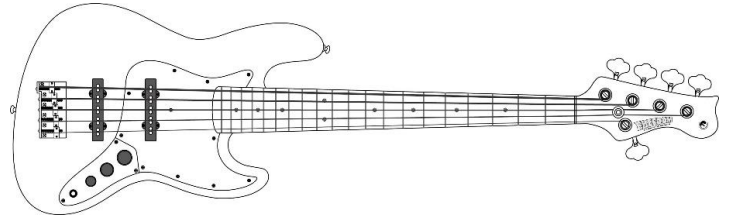

Retro Series JB-5st.

*表示価格は全て 税抜き価格 / 税込み価格 となります * All listed prices are before tax / tax-included.

① Body Wood

1. ☐ Alder 2pc ¥0 (税込 ¥0)
2. ☐ L.W. Ash 2pc ¥10,000 (税込 ¥11,000)

② Fingerboard

1. ☐ Rosewood (Flat) ☐ Laminated Maple

③ Body Color

1. ☐ Black (BLK) ☐ White Blonde 1 (WBLD1)
2. ☐ 2-Tone Sunburst (2TSB) ☐ White Blonde 2 (WBLD2)
3. ☐ 3-Tone Sunburst (3TSB) ☐ Olympic White (OW)
4. ☐ 3-Tone Sunburst Fade (3TSBF)

④ Pickguard

1. ☐ Black 1Ply - Non-Tapered ☐ White 3Ply - Tapered
2. ☐ Black, matte 1Ply - Non-Tapered ☐ Parchment 3Ply - Tapered
3. ☐ White 1Ply - Non-Tapered ☐ Mint Green 3Ply - Tapered
4. ☐ Aged White 1Ply - Non-Tapered ☐ Black 3Ply - Tapered
5. ☐ F-Tortoiseshell 4Ply - Tapered

⑤ Strings

1. ☐ **D'Addario 45-125T** ☐ D'Addario 45-130T
2. ☐ D'Addario 45-130 ☐ D'Addario 45-135

* High-Cチューニングの際にはお持込となります

* If you want High-C tuning, please bring your own strings.

⑥ Tuning

1. ☐ **Regular (BEADG)** ☐ Half step downtuned (A#D#G#C#F#)
2. ☐ 1 step downtuned (ADGCF) ☐ High C (EADG,Hi-C)

⑦ Setting

1. ☐ **Regular action (弦高・普通)** ☐ Higher action (弦高・低め)
2. ☐ Lower action (弦高・低め)

⑧ Case

1. ☐ Original Gig Case ¥16,000 (税込 ¥17,600)
2. ☐ Original Hard Case - Black Tolex ¥51,000 (税込 ¥56,100)
3. ☐ Original Hard Case - White Tolex ¥51,000 (税込 ¥56,100)
4. ☐ Original Hard Case - Grey Snakeskin Pattern ¥51,000 (税込 ¥56,100)
5. ☐ 付属なし ¥0 (税込 ¥0)

* ケースに関しましては、いずれかお一つまでとさせていただきます

* When ordering a case, please select one or the other (not both)

Base Price:

¥362,000

(税込 ¥398,200)

Date

Name

Address

Tel

E-Mail

Message

* 製品の仕様・選択肢・各種金額に関しましては、予告なく変更となる場合がございます

* Product specifications, options, and prices are subject to change without notice.

Retro Series JB-5st. / Standard Style Basic Spec.

Neck / Shape	Maple / U-Shape	Side Position Mark (Rosewood)	Cray Dot 2.5mm
Scale	34inc.	Side Position Mark (Maple)	Black Dot 2.5mm
Joint	Bolt on 4-Point Joint / Plate	Pickups (F.C.G.R. Original)	5st. JB 19mm Pitch Set
Nut / Nut Width	Silicone Oiled Bone / 46mm	Control	2Vol. / 1Tone
Fret	F.C.G.R. SP-SF-04 WARM / 20F	Bridge	F.C.G.R. Original Vintage Style 5st. (Spiral Saddle)
Fingerboard Radius	280R	Neck Finish / Color	N.C. Lacquer ・ Half Flat - Thin Skin Finish / VYN1
Machinehead	GOTOH GB528-4L1R	Body Finish	Poly ・ Gloss
Top Position Mark (Rosewood)	Cray Dot		
Top Position Mark (Maple)	Black Dot