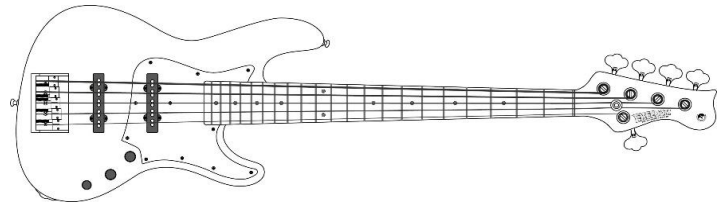

Anthra-5st.

*表示価格は全て 税抜き価格 / 税込み価格 となります * All listed prices are before tax / tax-included.

① Body Wood

1. ☐ Alder 2pc ☐ L.W. Ash 2pc

② Fingerboard

1. ☐ Rosewood (Flat) ☐ Laminated Maple

③ Body Color

1. ☐ Timor Blue (TMB) ☐ Off White (OWH)
   ☐ Wine (WIN) ☐ Shadow Black (SDB)

④ Pickguard

1. ☐ Black 1Ply - Non-Tapered ☐ White 3Ply - Tapered
   ☐ Black, matte 1Ply - Non-Tapered ☐ Parchment 3Ply - Tapered
   ☐ White 1Ply - Non-Tapered ☐ Mint Green 3Ply - Tapered
   ☐ Aged White 1Ply - Non-Tapered ☐ Black 3Ply - Tapered
   ☐ F-Tortoiseshell 4Ply - Tapered

⑤ Hardware Color

1. ☐ Silver ¥0 (税込 ¥0)
   ☐ Gold ¥10,000 (税込 ¥11,000)
   ☐ Black ¥7,200 (税込 ¥7,920)

⑥ Strings

1. ☐ **D'Addario 45-125T** ☐ D'Addario 45-130T
   ☐ D'Addario 45-130 ☐ D'Addario 45-135

*High-Cチューニングの際にはお持込となります

* If you want High-C tuning, please bring your own strings.

⑦ Tuning

1. ☐ **Regular (BEADG)** ☐ Half step downtuned (A#D#G#C#F#)
   ☐ 1 step downtuned (ADGCF) ☐ High C (EADG,Hi-C)

⑧ Setting

1. ☐ **Regular action (弦高・普通)** ☐ Higher action (弦高・低め)
   ☐ Lower action (弦高・低め)

⑨ Case

1. ☐ Original Gig Case ¥16,000 (税込 ¥17,600)
   ☐ Original Hard Case - Black Tolex ¥51,000 (税込 ¥56,100)
   ☐ Original Hard Case - White Tolex ¥51,000 (税込 ¥56,100)
   ☐ Original Hard Case - Grey Snakeskin Pattern ¥51,000 (税込 ¥56,100)
   ☐ 付属なし ¥0 (税込 ¥0)

* ケースに関しましては、いずれかお一つまでとさせていただきます

* When ordering a case, please select one or the other (not both)

Base Price:

¥308,000

(税込 ¥338,800)

Date

Name

Address

Tel

E-Mail

Message

* 製品の仕様・選択肢・各種金額に関しましては、予告なく変更となる場合がございます

* Product specifications, options, and prices are subject to change without notice.

Anthra 5st. / Standard Style Basic Spec.

Neck / Shape	Maple / U-Shape	Side Position Mark (Rosewood)	Luminlay 3mm ・ Green
Scale	34in	Side Position Mark (Maple)	Luminlay 3mm ・ Green w/Black Pipe
Joint	Bolt on 4-Point Joint / Bush	Pickups (F.C.G.R. Original)	5st JB 19mm Pitch Set
Nut / Nut Width	Silicone Oiled Bone / 46mm	Control	2Vol. / 1Tone
Fret	F.C.G.R. SP-SF-06 WARM / 21F	Bridge	F.C.G.R. Brace Tone Bass Bridge 5st.(19mm Pitch)
Fingerboard Radius	305R	Neck Finish / Color	Poly ・ Half Flat - Thin Skin Finish / Natural
Machinehead	GOTOH GB528-4L1R	Body Finish	Poly ・ Half Flat - Thin Skin Finish
Top Position Mark (Rosewood)	Pearloid Dot		
Top Position Mark (Maple)	Black Dot