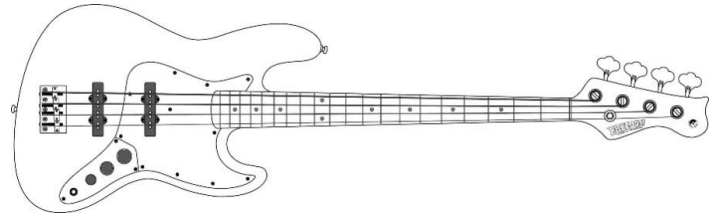

Retro Series JB

*表示価格は全て 税抜き価格 / 税込み価格 となります * All listed prices are before tax / tax-included.

① Body Wood

1. ☐ Alder 2pc ¥0 (税込 ¥0)
2. ☐ L.W. Ash 2pc ¥10,000 (税込 ¥11,000)

② Fingerboard

1. ☐ Rosewood (Flat) ☐ Laminated Maple

③ Body Color

1. ☐ Black (BLK) ☐ White Blonde 1 (WBLD1)
2. ☐ 2-Tone Sunburst (2TSB) ☐ White Blonde 2 (WBLD2)
3. ☐ 3-Tone Sunburst (3TSB) ☐ Olympic White (OW)
4. ☐ 3-Tone Sunburst Fade (3TSBF)

④ Pickguard

1. ☐ Black 1Ply - Non-Tapered ☐ White 3Ply - Tapered
2. ☐ Black, matte 1Ply - Non-Tapered ☐ Parchment 3Ply - Tapered
3. ☐ White 1Ply - Non-Tapered ☐ Mint Green 3Ply - Tapered
4. ☐ Aged White 1Ply - Non-Tapered ☐ Black 3Ply - Tapered
5. ☐ F-Tortoiseshell 4Ply - Tapered

⑤ Pickups

1. ☐ F.C.G.R. JB-Vintage ☐ F.C.G.R. JB-Modern
2. ☐ F.C.G.R. Bell Bottom

⑥ Strings

1. ☐ **D'Addario 45-105** ☐ D'Addario 45-100
2. ☐ D'Addario 50-105

⑦ Tuning

1. ☐ **Regular (EADG)** ☐ Half step downtuned (D#G#C#F#)
2. ☐ Drop D (DADG) ☐ Drop - C# (C#G#C#F#)
3. ☐ 1 step downtuned (DGCF)

⑧ Setting

1. ☐ **Regular action (弦高・普通)** ☐ Higher action (弦高・低め)
2. ☐ Lower action (弦高・低め)

⑨ Case

1. ☐ Original Gig Case ¥16,000 (税込 ¥17,600)
2. ☐ Original Hard Case - Black Tolex ¥51,000 (税込 ¥56,100)
3. ☐ Original Hard Case - White Tolex ¥51,000 (税込 ¥56,100)
4. ☐ Original Hard Case - Grey Snakeskin Pattern ¥51,000 (税込 ¥56,100)
5. ☐ 付属なし ¥0 (税込 ¥0)

* ケースに関しましては、いずれかお一つまでとさせていただきます

* When ordering a case, please select one or the other (not both)

Base Price:

¥295,000

(税込 ¥324,500)

Date

Name

Address

Tel

E-Mail

Message

* 製品の仕様・選択肢・各種金額に関しましては、予告なく変更となる場合がございます

* Product specifications, options, and prices are subject to change without notice.

Retro Series JB / Standard Style Basic Spec.

Neck / Shape	Maple / U-Shape	Side Position Mark (Rosewood)	Cray Dot 2.5mm
Scale	34inc.	Side Position Mark (Maple)	Black Dot 2.5mm
Joint	Bolt on 4-Point Joint / Plate	Control	2Vol. / 1Tone
Nut / Nut Width	Silicone Oiled Bone / 38mm	Bridge	Vintage Style (Spiral Saddle)
Fret	F.C.G.R. SP-SF-04 WARM / 20F	Neck Finish / Color	N.C. Lacquer ・ Half Flat - Thin Skin Finish / VYN1
Fingerboard Radius	184R	Body Finish	Poly ・ Gloss
Machinehead	GOTOH GB9		
Top Position Mark (Rosewood)	Cray Dot		
Top Position Mark (Maple)	Black Dot