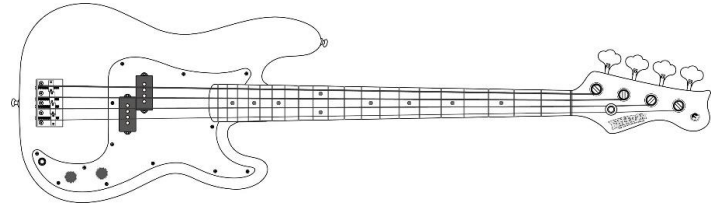

Retro Series PB

*表示価格は全て 税抜き価格 / 税込み価格 となります * All listed prices are before tax / tax-included.

① Body Wood

1. ☐ Alder 2pc ¥0 (税込 ¥0)
2. ☐ L.W. Ash 2pc ¥10,000 (税込 ¥11,000)

② Fingerboard

1. ☐ Rosewood (Flat) ☐ Laminated Maple

③ Body Color

1. ☐ Black (BLK) ☐ White Blonde 1 (WBLD1)
2. ☐ 2-Tone Sunburst (2TSB) ☐ White Blonde 2 (WBLD2)
3. ☐ 3-Tone Sunburst (3TSB) ☐ Olympic White (OW)
4. ☐ 3-Tone Sunburst Fade (3TSBF)

④ Pickguard

1. ☐ Black 1Ply - Non-Tapered ☐ White 3Ply - Tapered
2. ☐ Black, matte 1Ply - Non-Tapered ☐ Parchment 3Ply - Tapered
3. ☐ White 1Ply - Non-Tapered ☐ Mint Green 3Ply - Tapered
4. ☐ Aged White 1Ply - Non-Tapered ☐ Black 3Ply - Tapered
5. ☐ F-Tortoiseshell 4Ply - Tapered

⑤ Pickups

1. ☐ F.C.G.R. PB-Vintage ☐ F.C.G.R. PB-Modern

⑥ Control Knobs

1. ☐ Metal / Flat ☐ Metal / Dome

⑦ Strings

1. ☐ **D'Addario 45-105** ☐ D'Addario 45-100
2. ☐ D'Addario 50-105

⑧ Tuning

1. ☐ **Regular (EADG)** ☐ Half step downtuned (D#G#C#F#)
2. ☐ Drop D (DADG) ☐ Drop - C# (C#G#C#F#)
3. ☐ 1 step downtuned (DGCF)

⑨ Setting

1. ☐ **Regular action (弦高・普通)** ☐ Higher action (弦高・低め)
2. ☐ Lower action (弦高・低め)

⑩ Case

1. ☐ Original Gig Case ¥16,000 (税込 ¥17,600)
2. ☐ Original Hard Case - Black Tolex ¥51,000 (税込 ¥56,100)
3. ☐ Original Hard Case - White Tolex ¥51,000 (税込 ¥56,100)
4. ☐ Original Hard Case - Grey Snakeskin Pattern ¥51,000 (税込 ¥56,100)
5. ☐ 付属なし ¥0 (税込 ¥0)

* ケースに関しましては、いずれかお一つまでとさせていただきます

* When ordering a case, please select one or the other (not both)

Base Price:

¥295,000 (税込 ¥324,500)

Date

Name

Address

Tel

E-Mail

Message

* 製品の仕様・選択肢・各種金額に関しましては、予告なく変更となる場合がございます

* Product specifications, options, and prices are subject to change without notice.

Retro Series PB / Standard Style Basic Spec.

Neck / Shape	Maple / U-Shape	Top Position Mark (Rosewood)	Cray Dot
Scale	34inc.	Top Position Mark (Maple)	Black Dot
Joint	Bolt on 4-Point Joint / Plate	Side Position Mark (Rosewood)	Cray Dot 2.5mm
Nut / Nut Width	Silicone Oiled Bone / 42mm	Side Position Mark (Maple)	Black Dot 2.5mm
Fret	F.C.G.R. SP-SF-04 WARM / 20F	Control	1Vol. / 1Tone
Fingerboard Radius	184R	Bridge	Vintage Style (Spiral Saddle)
Machinehead	GOTOH GB9	Neck Finish / Color	N.C. Lacquer ・ Half Flat - Thin Skin Finish / VYN1
		Body Finish	Poly ・ Gloss